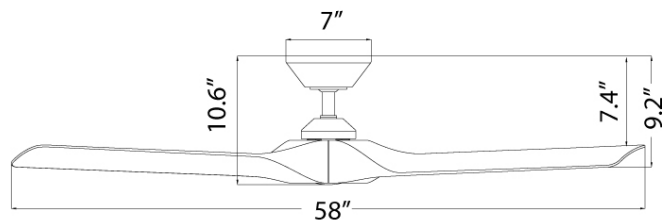

TORQUE

FR-W2204-58

58" Ceiling Fan

MODERN FORMS SMART FANS

PRODUCT DESCRIPTION

The TORQUE Smart Fan by Modern Fans makes a powerful design statement by offering a distinctive silhouette which blends well with a minimalist body and uniquely formed blades. The Energy Star rated TORQUE is a stunner that connects with the exclusive Modern Forms app via Wi-Fi from anywhere in the world to create schedules, integrate with smart home devices, and more.

FEATURES

- 6 fan speeds through both Summer and Winter Modes
- Silent DC motor
- LED luminaire is not optional
- Includes remote control
- Optional wall control sold separately
- Compatible with Modern Forms app

AIRFLOW/ENERGY EFFICIENCY

Weighted-Average/High Airflow CFM:	3917/5765
Weighted-Average/High Energy Use (W):	23/33
Estimated Yearly Energy Cost ($):	7
Weighted-Average/High Efficiency (CFM/W):	191
Max RPM:	162

ORDER NUMBER

Model	Housing	Blade
FR-W2204-58	MB Matte Black	MB Matte Black
	BN Brushed Nickel	EB Ebony
	SB Soft Brass	MB Matte Black
	SB Soft Brass	MW Matte White
	MB Matte Black	MB Matte Black

Example: FR-W2204-58-MB/DK

- *Results may vary based on application and surroundings.
- *This fan comes uni-pack - blade select options are not available.
- *Brushed Nickel and Soft Brass are not intended for coastal environments.

SPECIFICATIONS

Construction:	Aluminum, Steel, ABS 16° Pitch,
Blade:	58" sweep
Downrod:	.75" x 4.5H included
Mounting Slope:	Up to 30°
Wire:	80"
Hanging Weight:	19 lbs.
Total Power:	33W
Standards:	UL/cUL Wet Location listed, Title 24 JA8-2016 Compliant, Title 20, Energy Star
Motor Type:	120 x D-25 sensorless DC motor

WIRELESS PERFORMANCE

Wi-Fi Range:	Up to 150 ft*
Bluetooth Range:	Up to 150 ft*

The Modern Forms app synchronizes seamlessly with smart home devices you already own

modernforms.com
Phone (800) 526.2588
Fax (800) 526.2585

Headquarters/Eastern Distribution Center
44 Harbor Park Drive
Port Washington, NY 11050

Central Distribution Center
1600 Distribution Ct
Lithia Springs, GA 30122

Western Distribution Center
1750 Archibald Avenue
Ontario, CA 91760