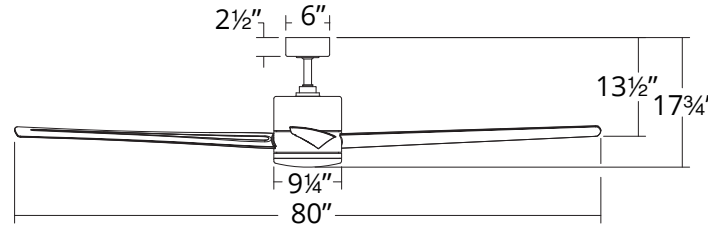

WINDFLOWER

FR-W1815-80L

80" Ceiling Fan

MODERN FORMS SMART FANS

PRODUCT DESCRIPTION

As bold and beautiful as a classic Holland windmill, this contemporary twelve-blade design is perfect for mid-sized and larger spaces with its 60 inch or 80 inch blade sweeps. Control everything from the palm of your hand with our Wi-Fi-connected Modern Forms app- no one else in the industry can match this combination of style and intuitive technology. Available in three sleek finishes, Windflower makes life easier and more beautiful every day.

Western Distribution Center
1750 Archibald Avenue
Ontario, CA 91760

SPECIFICATIONS

Construction:	Aluminum, ABS
Blade:	15° Pitch, 80" sweep
Downrod:	.75"W x 6"H included
Mounting Slope:	Up to 30°
Wire:	80"
Hanging Weight:	42 lbs
Total Power:	74.5W
Standards:	UL/cUL Wet Location listed, Title 24 JA8-2016 Compliant, Title 20
Motor Type:	168 x 30 sensorless DC motor

NOTE: Recommended maximum downrod length of 72" with 80" lead wire