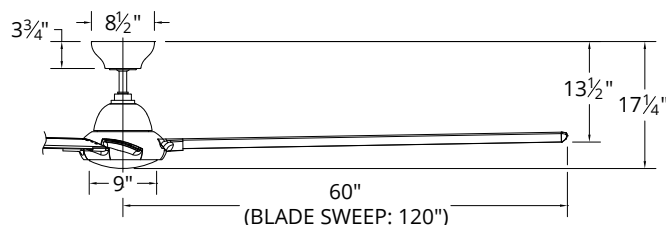

HYDRA

FR-W1805-120L

120" Ceiling Fan

MODERN FORMS

SMART FANS

PRODUCT DESCRIPTION

As its name suggests, Hydra is all about water. Like all of our smart fans, it's wet-rated for outdoor use so you can maintain the continuity of your décor inside and out. Even with an impressive 120" blade sweep, this epically scaled smart fan moves a massive amount of air without consuming much energy, thanks to a powerful DC motor that runs up to 70% more efficient than AC motors. Control it all with our exclusive Modern Forms app. Available in 80 inches, 96 inches and 120 inches.

FEATURES

- 6 fan speeds through both Summer and Winter Modes
- Silent DC motor
- Includes BT wall control
- Optional wall control for 3, 4-way control sold separately
- Compatible with Modern Forms app

AIRFLOW/ENERGY EFFICIENCY

Weighted-Average/High Airflow CFM	2798/13300
Weighted-Average/High Energy Use (W):	13/44
Estimated Yearly Energy Cost ($):	4
Weighted-Average/High Efficiency (CFM/W)	211/302
Max RPM:	40

ORDER NUMBER

Model	Housing	Blade
FR-W1805-120L	BZ Bronze	BZ Bronze
	TT Titanium Silver	TT Titanium Silver
	MB Matte Black	MB Matte Black
	MW Matte White	MW Matte White

Example: **FR-W1805-120L-MB**

For 2700K add "-27" ; for 3500K add "-35" before the finish: **FR-W1805-120L-27-MW**

*Results may vary based on application and surroundings.

*This fan comes uni-pack - blade select options are not available

The Modern Forms app synchronizes seamlessly with smart home devices you already own

SPECIFICATIONS

Construction:	Aluminum, ABS
Blade:	14° Pitch, 120" sweep
Downrod:	.75"W x 4.5"H included
Mounting Slope:	Up to 30°
Wire:	80"
Hanging Weight:	46 lbs
Total Power:	67.5W
Standards:	ETL/cETL Wet Location listed, Title 24 JA8-2016 Compliant, Title 20, Energy Star rated
Motor Type:	168 x 30 sensorless DC motor

WIRELESS PERFORMANCE

Wi-Fi Range:	Up to 150 ft*
Bluetooth Range:	Up to 150 ft*

LUMINAIRE PERFORMANCE

Light Source:	LED
Light Wattage:	23.5W
Lumens/Delivered Lumens:	2100/1031
Dimming:	Integrated
CRI:	90
Color Temperature:	3000K (2700K/3500K options available)
Rated Life:	50,000 hours

modernforms.com
Phone (800) 526.2588
Fax (800) 526.2585

Headquarters/Eastern Distribution Center
44 Harbor Park Drive
Port Washington, NY 11050

Central Distribution Center
1600 Distribution Ct
Lithia Springs, GA 30122

Western Distribution Center
1750 Archibald Avenue
Ontario, CA 91760