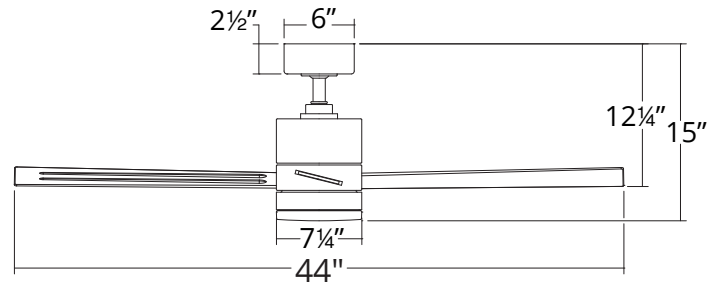

AXIS

FR-W1803-44L

44" Ceiling Fan

MODERN FORMS

SMART FANS

PRODUCT DESCRIPTION

A simple, sophisticated smart fan that works seamlessly in transitional, minimalist and other modern environments, Axis is perfectly sized for medium-sized kitchens, bedrooms and living rooms, and its wet-rated status and weather-resistant finish make it prime for outdoor use as well. Unleash the full potential of Axis with our Modern Forms app, which offers smart features like Adaptive Learning and Away Mode, and helps cut down on energy use by integrating with your smart thermostat.

FEATURES

- 6 fan speeds through both Summer and Winter Modes
- Silent DC motor
- Includes BT remote control
- Compatible with Modern Forms app

AIRFLOW/ENERGY EFFICIENCY

Weighted-Average/High Airflow CFM:	2389/4587
Weighted-Average/High Energy Use (W):	14/16
Estimated Yearly Energy Cost ($):	4
Low/High Efficiency (CFM/W):	63/173
Max RPM:	198

ORDER NUMBER

Model	Housing	Blade
FR-W1803-44L	BZ <i>Bronze</i>	BZ <i>Bronze</i>
	MB <i>Matte Black</i>	MB <i>Matte Black</i>
	MW <i>Matte White</i>	MW <i>Matte White</i>
	TT <i>Titanium Silver</i>	TT <i>Titanium Silver</i>

Example: **FR-W1803-44L-MB**

For 2700K add "-27" ; for 3500K add "-35" before the finish: **FR-W1803-44L-27-MB**

*Results may vary based on application and surroundings.

*This fan comes uni-pack - blade select options are not available

The Modern Forms app synchronizes seamlessly with smart home devices you already own

modernforms.com
Phone (800) 526.2588
Fax (800) 526.2585

Headquarters/Eastern Distribution Center
44 Harbor Park Drive
Port Washington, NY 11050

Central Distribution Center
1600 Distribution Ct
Lithia Springs, GA 30122

Western Distribution Center
1750 Archibald Avenue
Ontario, CA 91760

SPECIFICATIONS

Construction:	Aluminum, ABS
Blade:	14° Pitch, 44" sweep
Downrod:	.75"W x 4.5"H included
Mounting Slope:	Up to 30°
Wire:	80"
Hanging Weight:	13.5 lbs
Total Power:	36W
Standards:	UL/cUL Wet Location listed, Title 24 JA8-2016 Compliant, Title 20, Energy Star rated
Motor Type:	125 x 20 sensorless DC motor

WIRELESS PERFORMANCE

Wi-Fi Range:	Up to 150 ft*
Bluetooth Range:	Up to 150 ft*

LUMINAIRE PERFORMANCE

Light Source:	LED
Light Wattage:	19.5W
Lumens/Delivered Lumens:	1600/708
Dimming:	Integrated
CRI:	90
Color Temperature:	3000K (2700K/3500K options available)
Rated Life:	50,000 hours