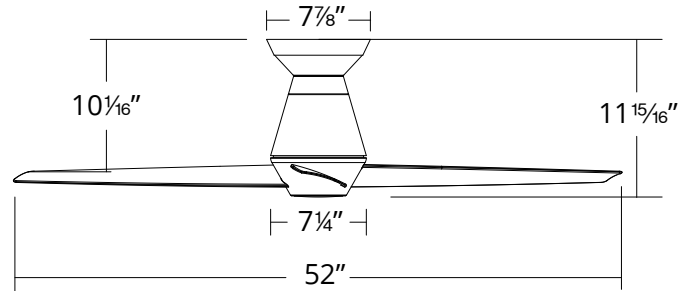

SLIM FLUSH

FH-W2003-52L

52" Flush Mounted Fan

MODERN FORMS SMART FANS

PRODUCT DESCRIPTION

This sleek and sculptural design acts as a functional vanguard in minimalist and transitional modern spaces. Running on stealth mode, the DC motor ensures silent operation of this powerful smart fan, while the Breeze Mode feature mimics the natural outside breeze - indoors. The classic stainless steel look of Slim will enhance any trendy restaurant or residential kitchen looking to maintain a streamlined look to their space.

SPECIFICATIONS

Construction:	Aluminum, ABS
Blade:	14° Pitch, 52" sweep
Wire:	80"
Hanging Weight:	11 lbs
Total Power:	32.5W
Standards:	UL/cUL Wet Location listed, Title 24 JA8-2016 Compliant, Title 20, Energy Star rated
Motor Type:	125 x 12 sensorless DC motor