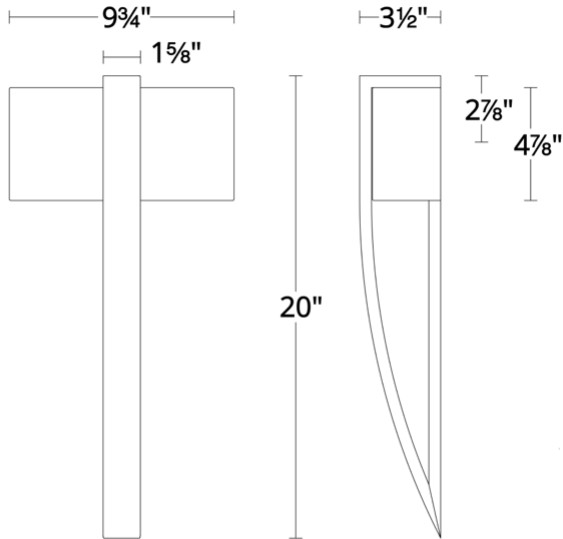

REPLACEMENT PARTS

- RPL-SHA-60120 - Fabric Shade
- RPL-DIF-60120-01 - Top Diffuser
- RPL-DIF-60120-02 - Bottom Diffuser

WS-60120

Model & Size	Color Temp	Finish	LED Watts	LED Lumens	Delivered Lumens
WS-60120 20"	3000K	AB Aged Brass	10.8W	800	443
	3000K	BN Brushed Nickel	10.8W	800	443