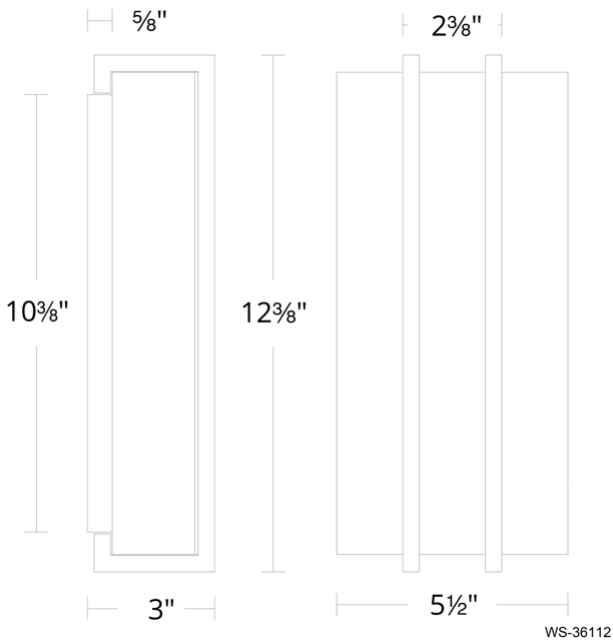

**FEATURES**

- Driver concealed within the fixture
- Up and down illumination
- Smooth pebble grain leather

**SPECIFICATIONS**

Rated Life	60000 Hours
Standards	ETL, cETL, Damp Location Listed
Input	120/277V, 50/60Hz
Dimming	ELV: 100-10%, TRIAC: 100-10%
Mounting	Can be mounted on wall in all orientations
Color Temp	3000K
CRI	90
Construction	Metal body encased in leather with metal accents and PC diffuser

**REPLACEMENT PARTS**

HDW-SY21-WA - Hardware Pack

Model & Size	Color Temp	Finish	LED Watts	LED Lumens	Delivered Lumens
WS-36112 12"	3000K	BK/AB Black & Aged Brass	20.6W	453	336

Example: **WS-36112-BK/AB**