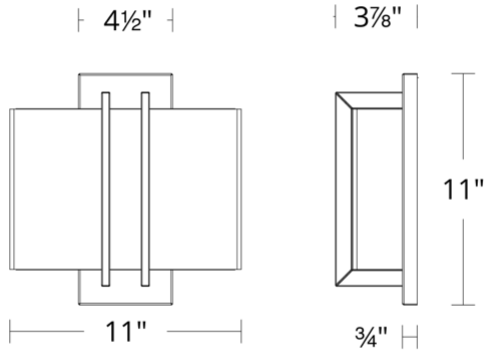

WS-26111

REPLACEMENT PARTS

- RPL-SHA-26111 - Fabric Shade
- RPL-DIF-26111 - Diffuser

Model & Size	Color Temp	Finish	LED Watts	LED Lumens	Delivered Lumens
WS-26111 11"	2700K	AB Aged Brass	15.8W	1000	597
	2700K	BN Brushed Nickel	15.8W	1000	597
	3000K	AB Aged Brass	15.8W	1000	679
	3000K	BN Brushed Nickel	15.8W	1000	679
	3500K	AB Aged Brass	15.8W	1000	651
	3500K	BN Brushed Nickel	15.8W	1000	651

Example: **WS-26111-35-BN**

For custom requests please contact customs@modernforms.com