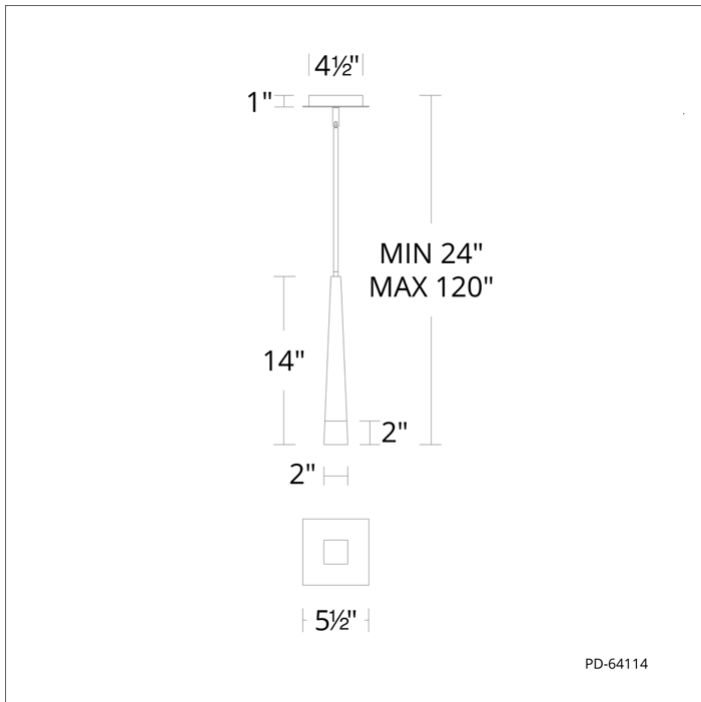

**FEATURES**

- Driver concealed within the canopy
- Thick artisan crafted milky cloud acrylic
- Three 12" and one 6" down rods included (additional sold separately)
- Slope ceiling adaptable. Hang straight swivels up to 90 degrees
- Slide-on square canopy with minimal hardware
- Each unique piece lends itself to variations in milkiness

**REPLACEMENT PARTS**

- RPL-RODIN06-886-BK - 6IN ROD - BK FINISH
- RPL-RODIN12-886-BK - 12IN ROD - BK FINISH

Model & Size	Color Temp	Finish	LED Watts	LED Lumens	Delivered Lumens
PD-64114 14"	3000K	BK Black	6.8W	450	299