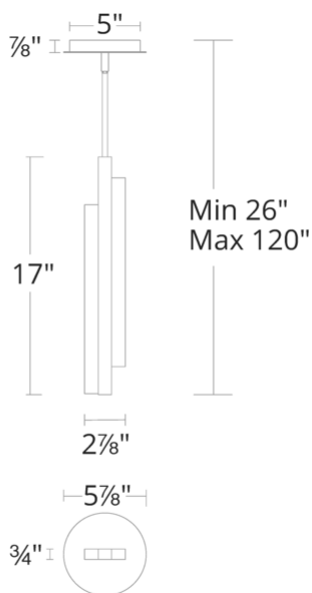

Project: _____

Location: _____

Fixture Type: _____

Catalog Number: _____

AVAILABLE FINISHES:

Tandem

PD-50117

FEATURES

- Driver concealed within the canopy
- Side-lit illumination
- Artisan crafted milky cloud acrylic
- Three 12" and one 6" down rods included (additional sold separately)
- Slope ceiling adaptable. Hang straight swivels up to 90 degrees
- Spin-on round canopy with minimal hardware
- Each unique piece lends itself to variations in milkiess

SPECIFICATIONS

Rated Life	50000 Hours
Standards	ETL, cETL,Damp Location Listed,Title 24 JA8: 2019 Compliant
Input	120/277V,50/60Hz
Dimming	ELV: 100-10%,TRIAC: 100-10%
Color Temp	3000K
CRI	90
Construction	Extruded aluminum body with decorative acrylic shade and PC diffuser

REPLACEMENT PARTS

- ROD-A06-AN100T-BK - 6IN ROD
- ROD-A12-AN100T-BK - 12IN ROD

PD-50117

Model & Size	Color Temp	Finish	LED Watts	LED Lumens	Delivered Lumens
PD-50117 17"	3000K	BK Black	22.2W	1324	888

Example: **PD-50117-BK**