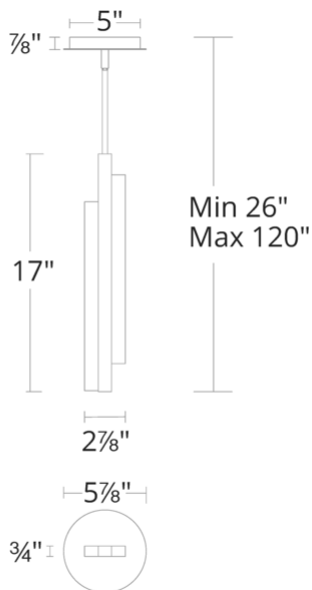

Project:

Location:

Fixture Type:

Catalog Number:

AVAILABLE FINISHES:

Tandem

PD-50117

PRODUCT DESCRIPTION

Staggered illuminated elements on an asymmetrical design complete a unique look. This innovative pendant features a contrasting black spear for a bold modern statement. Proportions are ideal for use in multiples over a desk, counter or bar.

FEATURES

- Driver concealed within the canopy
- Side-lit illumination
- Artisan crafted milky cloud acrylic
- Three 12" and one 6" down rods included (additional sold separately)
- Slope ceiling adaptable. Hang straight swivels up to 90 degrees
- Spin-on round canopy with minimal hardware
- Each unique piece lends itself to variations in milkyness

PD-50117

REPLACEMENT PARTS

- ROD-A06-AN100T-BK - 6IN ROD
- ROD-A12-AN100T-BK - 12IN ROD

| Model & Size | Color Temp | Finish | LED Watts | LED Lumens | Delivered Lumens |
|--------------|------------|----------|-----------|------------|------------------|
| PD-50117 17" | 3000K | BK Black | 22.2W | 1324 | 888 |