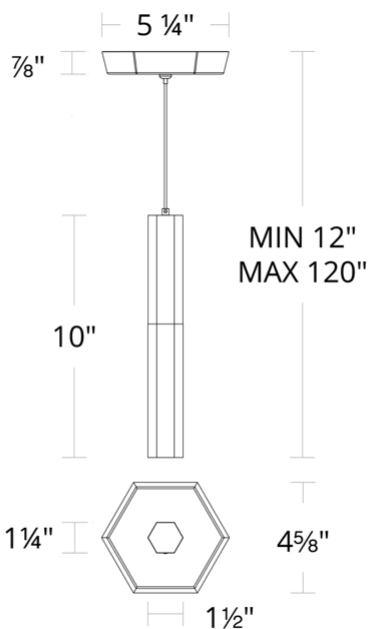

Project: _____

Location: _____

Fixture Type: _____

Catalog Number: _____

AVAILABLE FINISHES:

Basalt

PD-48110

PRODUCT DESCRIPTION

FEATURES

- Driver concealed within the canopy
- Hexagon shaped canopy
- Artisan crafted reclaimed crystal shade
- Thin powered aircraft cables provide an ultra clean look for adjustable suspension height
- Spin-on hexagonal canopy with minimal hardware
- Can be mounted on a sloped ceiling

PD-48110

Model & Size	Color Temp	Finish	LED Watts	LED Lumens	Delivered Lumens
PD-48110 10"	3000K	BN Brushed Nickel	9.2W	544	340

Example: **PD-48110-BN**

For custom requests please contact customs@modernforms.com