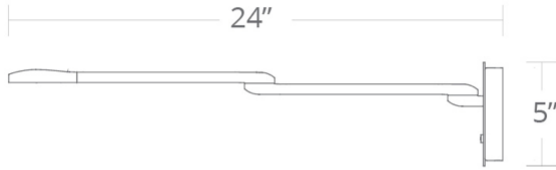

# Reflex

BL-21924

**FEATURES**

- Driver concealed within the canopy
- Adjustable arms for customization
- Arms adjust horizontally up to 180 degrees
- Head rotates with 300 degree adjustability

**SPECIFICATIONS**

Rated Life	54000 Hours
Standards	ETL, cETL,Damp Location Listed
Input	120 VAC,50/60Hz
Color Temp	3000K
CRI	90
Construction	Aluminum hardware

Model & Size	Color Temp	Finish	LED Watts	LED Lumens	Delivered Lumens
BL-21924 24"	3000K 3000K	BK Black BN Brushed Nickel	8W 8W	577 577	455 455