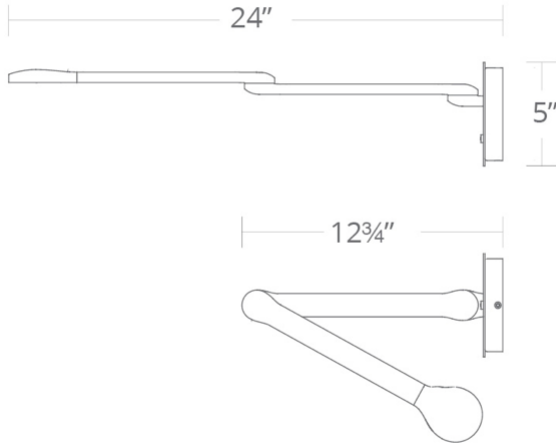

Project:

Location:

Fixture Type:

Catalog Number:

AVAILABLE FINISHES:

Reflex

BL-21924

PRODUCT DESCRIPTION

Contemporary task lamp for wall or desk applications. Personalized illumination with fingertip control in your private bedroom, office or workspace where functional down lighting is needed for effective reading. Ideal for senior living centers and hotels. Arm adjusts horizontally 180 degrees while head rotates 300 degrees.

FEATURES

- Driver concealed within the canopy
- Adjustable arms for customization
- Arms adjust horizontally up to 180 degrees
- Head rotates with 300 degree adjustability

SPECIFICATIONS

Rated Life	54000 Hours
Standards	ETL, cETL, Damp Location Listed
Input	120 VAC, 50/60Hz
Color Temp	3000K
CRI	90
Construction	Aluminum hardware

Model & Size	Color Temp	Finish	LED Watts	LED Lumens	Delivered Lumens
BL-21924 24"	3000K	BK Black	8W	577	455
	3000K	BN Brushed Nickel	8W	577	455
	3000K	WT White	8W	577	455

Example: **BL-21924-WT**

For custom requests please contact customs@modernforms.com