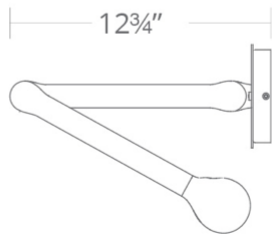

SPECIFICATIONS

Rated Life	54000 Hours
Standards	ETL, cETL,Damp Location Listed
Input	120 VAC,50/60Hz
Color Temp	3000K
CRI	90
Construction	Aluminum hardware