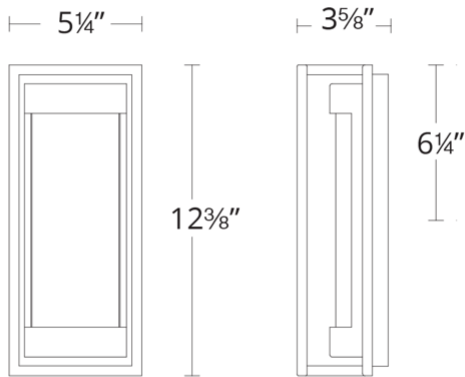

# Elyse

WS-W58012

**PRODUCT DESCRIPTION**

Like with ocean waves in the horizon, light twinkles in the undulating glass within this lantern. The minimalistic frame and discreetly-hidden LED technology for soft illumination are well-suited for entrances of upscale residences and commercial spaces.

**FEATURES**

- Driver concealed within the canopy
- Handcrafted, swirly patterned glass

**SPECIFICATIONS**

<b>Rated Life</b>	50000 Hours
<b>Standards</b>	ETL, cETL, Wet Location Listed, IP65
<b>Input</b>	120-277V, 50/60Hz
<b>Dimming</b>	ELV, 0-10V, TRIAC
<b>Mounting</b>	Can be mounted on wall in all orientations
<b>Color Temp</b>	3000K
<b>CRI</b>	90
<b>Construction</b>	Aluminum body with pressed glass