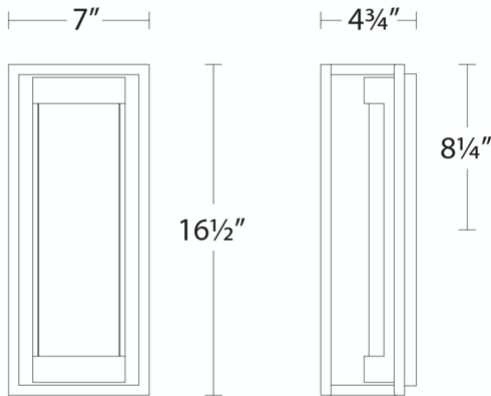

**FEATURES**

- Driver concealed within the canopy
- Handcrafted, swirly patterned glass

**SPECIFICATIONS**

<b>Rated Life</b>	50000 Hours
<b>Standards</b>	ETL, cETL, Wet Location Listed, IP65
<b>Input</b>	120-277V, 50/60Hz
<b>Dimming</b>	ELV, 0-10V, TRIAC
<b>Mounting</b>	Can be mounted on wall in all orientations
<b>Color Temp</b>	3000K
<b>CRI</b>	90
<b>Construction</b>	Aluminum body with pressed glass