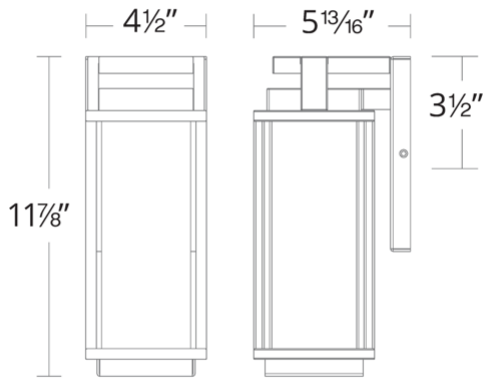

Project:

Location:

Fixture Type:

Catalog Number:

AVAILABLE FINISHES:

Two If By Sea

WS-W41912

PRODUCT DESCRIPTION

Take shelter from the storm. Like a hard rainfall on the window panes, timeless inspiration is melded with modern technology to create a stunning LED luminaire. Beautiful light diffuses through clear hammered mouth blown glass for a soft glow on all sides of this geometric wall sconce. Crafted from extruded aluminum and wet rated for outdoor use, this piece is guaranteed to make a grand first impression.

FEATURES

- ACLED driverless technology
- Clear mouth-blown hammered glass
- Down light illumination

SPECIFICATIONS

Rated Life	54000 Hours
Standards	ETL, cETL, Wet Location Listed, IP65, Title 24 JA8: 2019 Compliant
Input	120 VAC, 50/60Hz
Dimming	ELV: 100-10%, TRIAC: 100-10%
Color Temp	3000K
CRI	90
Construction	Aluminum hardware, Clear, hammered, mouth-blown glass

WS-W41912

REPLACEMENT PARTS

RPL-GLA-41912 - Outer Glass

Model & Size	Color Temp	Finish	LED Watts	LED Lumens	Delivered Lumens
WS-W41912 12"	3000K	BK Black	15W	1200	919

Example: **WS-W41912-BK**

For custom requests please contact customs@modernforms.com