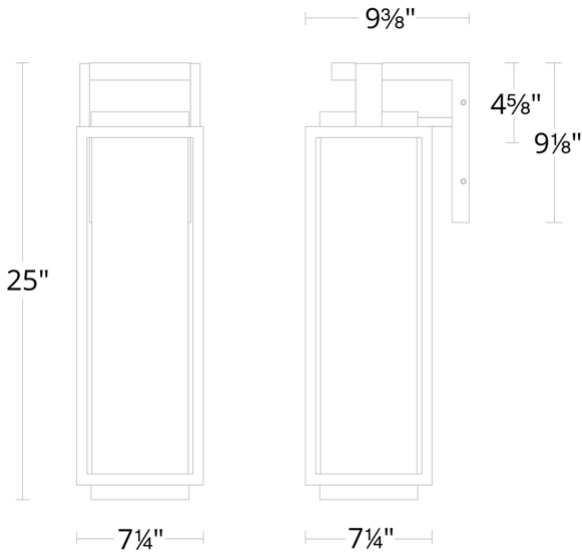

REPLACEMENT PARTS

RPL-GLA-41918 - Outer Glass

WS-W41918

Model & Size	Color Temp	Finish	LED Watts	LED Lumens	Delivered Lumens
WS-W41918 18"	3000K	BK Black	15W	1200	965

Example: **WS-W41918-BK**

For custom requests please contact customs@modernforms.com

REPLACEMENT PARTS

RPL-GLA-41925 - Outer Glass

WS-W41925

Model & Size	Color Temp	Finish	LED Watts	LED Lumens	Delivered Lumens
WS-W41925 25"	3000K	BK Black	20W	1600	1317

Example: **WS-W41925-BK**

For custom requests please contact customs@modernforms.com