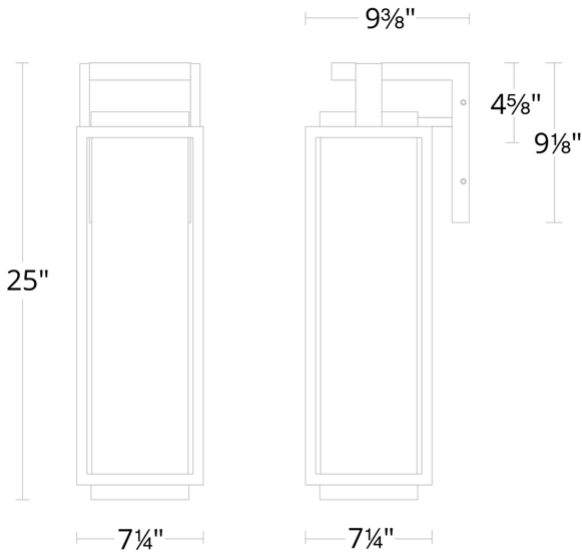

SPECIFICATIONS

Rated Life	54000 Hours
Standards	ETL, cETL, Wet Location Listed, IP65, Title 24 JA8: 2019 Compliant
Input	120 VAC, 50/60Hz
Dimming	ELV: 100-10%, TRIAC: 100-10%
Color Temp	3000K
CRI	90
Construction	Aluminum hardware, Clear, hammered, mouth-blown glass

WS-W41925