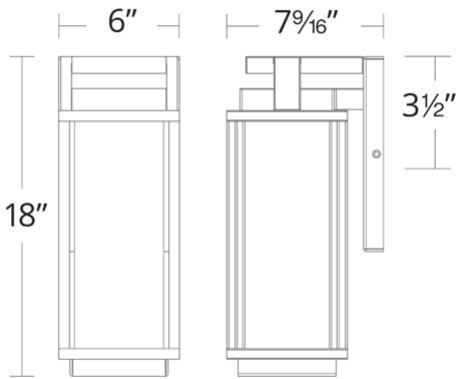

REPLACEMENT PARTS

RPL-GLA-41918 - Outer Glass

WS-W41918

Model & Size	Color Temp	Finish	LED Watts	LED Lumens	Delivered Lumens
WS-W41918 18"	3000K	BK Black	15W	1200	965

Example: **WS-W41918-BK**

For custom requests please contact customs@modernforms.com