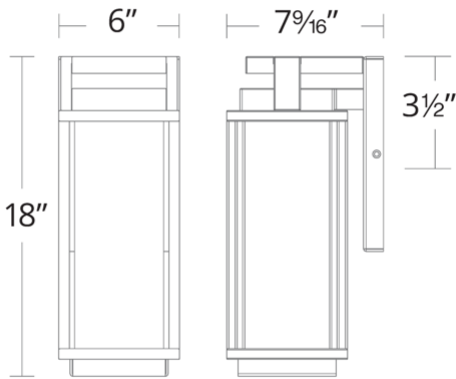

Project: _____

Location: _____

Fixture Type: _____

Catalog Number: _____

AVAILABLE FINISHES:

Two If By Sea

WS-W41918

PRODUCT DESCRIPTION

Take shelter from the storm. Like a hard rainfall on the window panes, timeless inspiration is melded with modern technology to create a stunning LED luminaire. Beautiful light diffuses through clear hammered mouth blown glass for a soft glow on all sides of this geometric wall sconce. Crafted from extruded aluminum and wet rated for outdoor use, this piece is guaranteed to make a grand first impression.

FEATURES

- ACLED driverless technology
- Clear mouth-blown hammered glass
- Down light illumination
- 0-10V dimming option available (special order), unit dimensions: 3.4" x 1.2" x 0.5" (model#LDS065M010AFE-LO1)

SPECIFICATIONS

Rated Life	54000 Hours
Standards	ETL, cETL, Wet Location Listed, IP65, Title 24 JA8: 2019 Compliant
Input	120 VAC, 50/60Hz
Dimming	ELV: 100-10%, TRIAC: 100-10%
Color Temp	3000K
CRI	90
Construction	Aluminum hardware, Clear, hammered, mouth-blown glass

WS-W41918

REPLACEMENT PARTS

RPL-GLA-41918 - Outer Glass

Model & Size	Color Temp	Finish	LED Watts	LED Lumens	Delivered Lumens
WS-W41918 18"	3000K	BK Black	15W	1200	965

Example: **WS-W41918-BK**

For custom requests please contact customs@modernforms.com