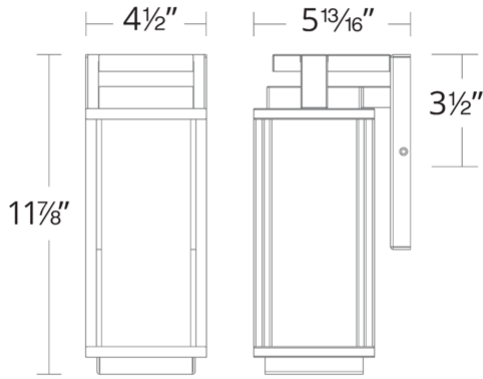

Project:

Location:

Fixture Type:

Catalog Number:

AVAILABLE FINISHES:

Two If By Sea

WS-W41912

PRODUCT DESCRIPTION

Take shelter from the storm. Like a hard rainfall on the window panes, timeless inspiration is melded with modern technology to create a stunning LED luminaire. Beautiful light diffuses through clear hammered mouth blown glass for a soft glow on all sides of this geometric wall sconce. Crafted from extruded aluminum and wet rated for outdoor use, this piece is guaranteed to make a grand first impression.

FEATURES

- ACLED driverless technology
- Clear mouth-blown hammered glass
- Down light illumination
- 0-10V dimming option available (special order), unit dimensions: 3.4" x 1.2" x 0.5" (model#LDS065M010AFE-LO1)

SPECIFICATIONS

Rated Life	54000 Hours
Standards	ETL, cETL, Wet Location Listed, IP65, Title 24 JA8: 2019 Compliant
Input	120 VAC, 50/60Hz
Dimming	ELV: 100-10%, TRIAC: 100-10%
Color Temp	3000K
CRI	90
Construction	Aluminum hardware, Clear, hammered, mouth-blown glass

WS-W41912

REPLACEMENT PARTS

RPL-GLA-41912 - Outer Glass

Model & Size	Color Temp	Finish	LED Watts	LED Lumens	Delivered Lumens
WS-W41912 12"	3000K	BK Black	15W	1200	919

Example: **WS-W41912-BK**

For custom requests please contact customs@modernforms.com