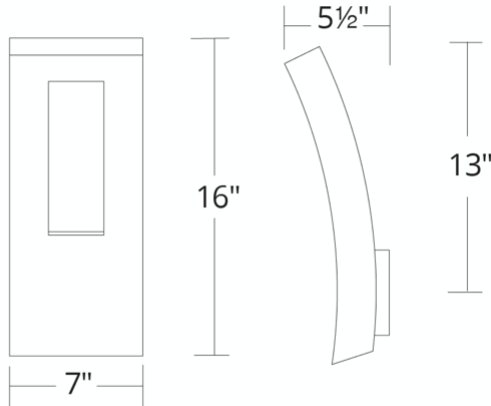

REPLACEMENT PARTS

RPL-GLA-2216 - Glass

WS-W2216

Model & Size	Color Temp	Finish	LED Watts	LED Lumens	Delivered Lumens
WS-W2216 16"	3000K	BK Black	17W	960	617
		BZ Bronze	17W	960	617
		GH Graphite	17W	960	617
	3000K	BK Black	17W	960	617
		BZ Bronze	17W	960	617
		GH Graphite	17W	960	617