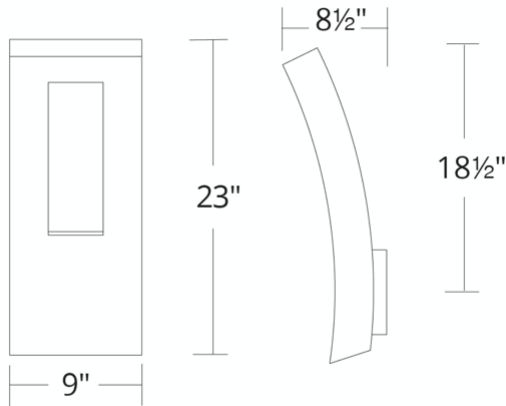

REPLACEMENT PARTS

- RPL-GLA-2223 - Glass
- HDW-WS-W22XX-BZ - Hardware Pack - BZ finish

WS-W2223

Model & Size	Color Temp	Finish	LED Watts	LED Lumens	Delivered Lumens
WS-W2223 23"	3000K	BK Black	26W	1440	912
	3000K	BZ Bronze	26W	1440	912

Example: **WS-W2223-BZ**

•For 277V special order, add an "F" before the finish: WS-W2223F-BK

For custom requests please contact customs@modernforms.com