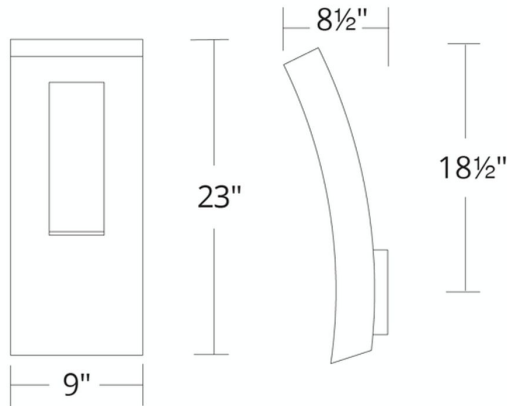

REPLACEMENT PARTS

- RPL-GLA-2223 - Glass
- HDW-WS-W22XX-BZ - Hardware Pack - BZ finish

WS-W2223

Model & Size	Color Temp	Finish	LED Watts	LED Lumens	Delivered Lumens
WS-W2223 23"	3000K	BK Black	26W	1440	912
	3000K	BZ Bronze	26W	1440	912

Example: **WS-W2223-BZ**

•For 277V special order, add an "F" before the finish: WS-W2223F-BZ

For custom requests please contact customs@modernforms.com