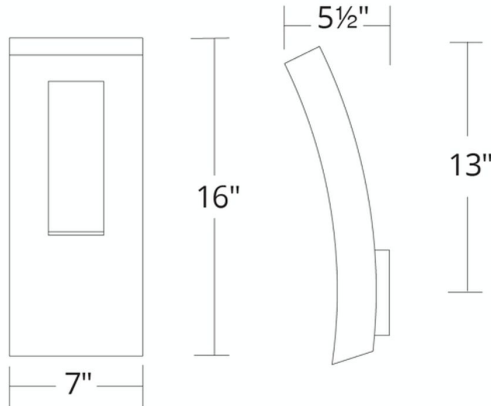

SPECIFICATIONS

Rated Life	50,000 Hours
Standards	ETL, cETL, Wet Location Listed, IP65
Input	120 VAC, 50/60Hz
Dimming	ELV
Color Temp	3000K
CRI	90
Construction	Aluminum hardware, glass diffuser

WS-W2216