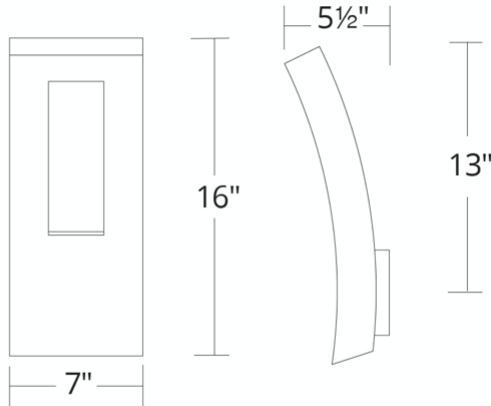

SPECIFICATIONS

Rated Life	50000 Hours
Standards	ETL, cETL, Wet Location Listed, IP65
Input	120 VAC, 50/60Hz
Dimming	ELV
Color Temp	3000K
CRI	85
Construction	Aluminum hardware, glass diffuser

WS-W2216