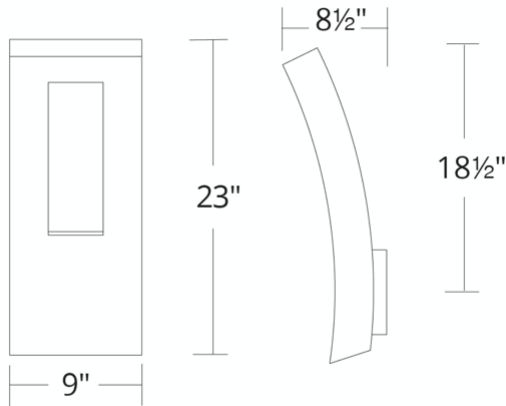

REPLACEMENT PARTS

RPL-GLA-2223 - Glass

WS-W2223

Model & Size	Color Temp	Finish	LED Watts	LED Lumens	Delivered Lumens
WS-W2223 23"	3000K	BK Black	26W	1440	912
	3000K	BZ Bronze	26W	1440	912
	3000K	GH Graphite	26W	1440	912

Example: **WS-W2223-GH**

•For 277V special order, add an "F" before the finish: WS-W2223F-GH

For custom requests please contact customs@modernforms.com