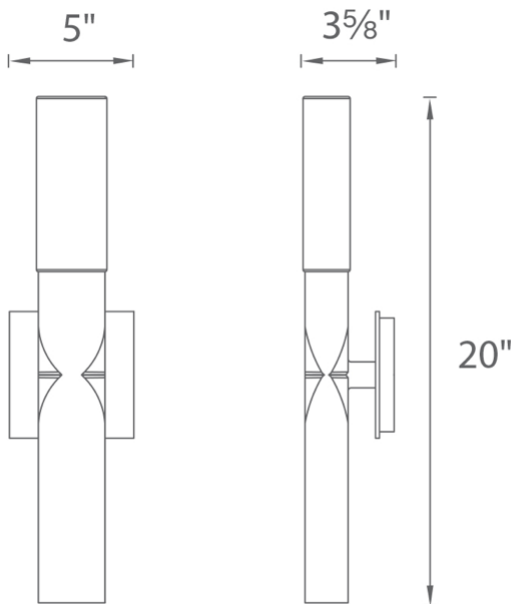

# Torch

WS-W37520

**PRODUCT DESCRIPTION**

Crowned with exquisite Piastra glass hand formed and crafted utilizing a 13th century artisanship technique, Torch illuminates with ambient interest while delivering down lighting for pathways and floors.

**REPLACEMENT PARTS**

RPL-GLA-37520 - Glass

Model & Size	Color Temp	Finish	LED Watts	LED Lumens	Delivered Lumens
WS-W37520 20"	3000K	ORB Oil Rubbed Bronze	8W	240	180

Example: **WS-W37520-ORB**

For custom requests please contact [customs@modernforms.com](mailto:customs@modernforms.com)