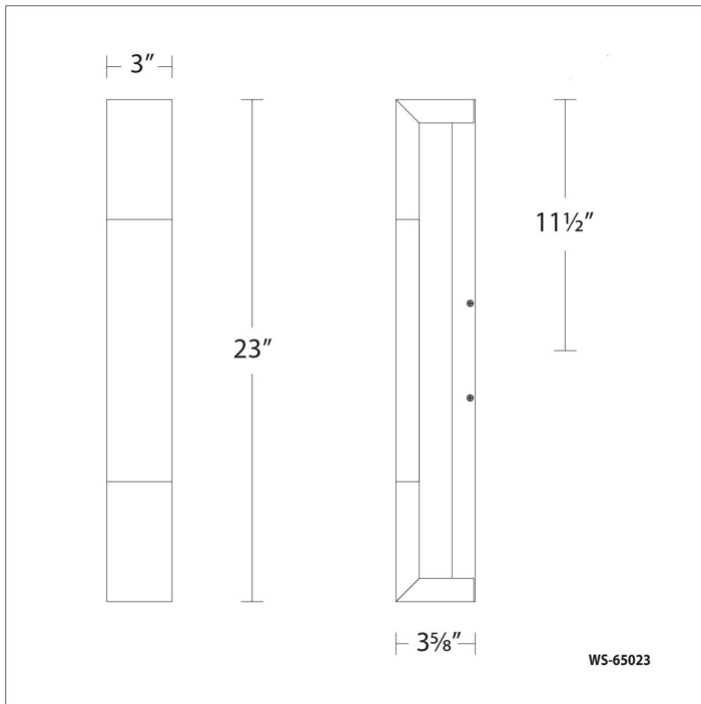

Project:

Location:

Fixture Type:

Catalog Number:

AVAILABLE FINISHES:

Ember

WS-65023

PRODUCT DESCRIPTION

FEATURES

- Driver concealed within the canopy
- Reclaimed K5 crystal
- Minimal exposed hardware
- Conversion plate included to accommodate 4" junction box
- Trimless spackle cover available for 4" square junction box recessed in drywall thicknesses of 1/2", 5/8", 1", and 1-1/4"; accessory not included and can be ordered separately (model# MKCP-3040-WT)

Model & Size	Color Temp	Finish	LED Watts	LED Lumens	Delivered Lumens
WS-65023 23"	3000K 3000K	AB Aged Brass AN Antique Nickel	17.3W 17.3W	1332 1332	885 885

Example: **WS-65023-AN**

For custom requests please contact customs@modernforms.com