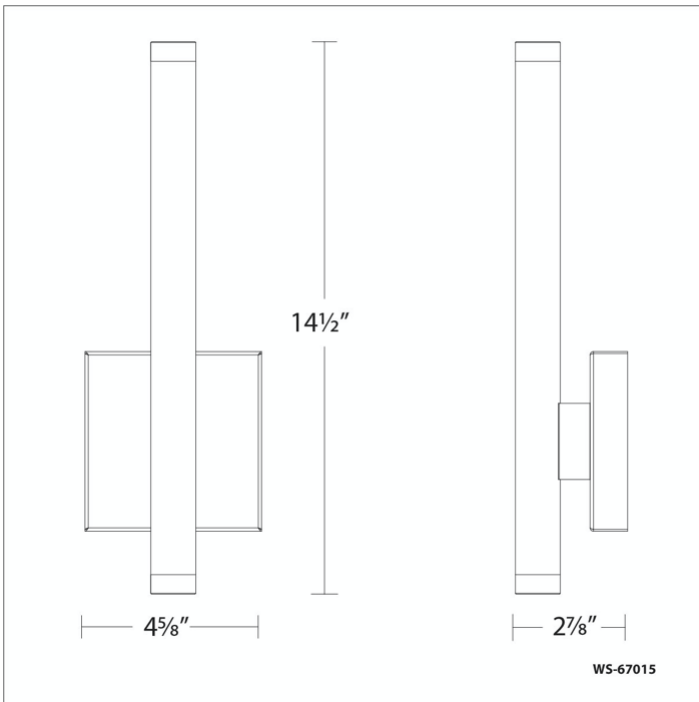

FEATURES

- Driver concealed within the canopy
- Knurled aluminum casing with textured cross hatching pattern
- Up and down illumination

SPECIFICATIONS

| | |
|---------------------|---|
| Rated Life | 50000 Hours |
| Standards | ETL, cETL, Damp Location Listed, Title 24 JA8: 2019 Compliant |
| Input | 120-277V, 50/60Hz |
| Dimming | ELV, 0-10V, TRIAC |
| Mounting | Can be mounted on wall vertically or upside down |
| Color Temp | 3000K |
| CRI | 90 |
| Construction | Aluminum body with acrylic diffuser |

| Model & Size | Color Temp | Finish | LED Watts | LED Lumens | Delivered Lumens |
|--------------|------------|-------------------|-----------|------------|------------------|
| WS-67015 15" | 3000K | AB Aged Brass | 8.7W | 617 | 542 |
| | 3000K | AN Antique Nickel | 8.7W | 617 | 542 |