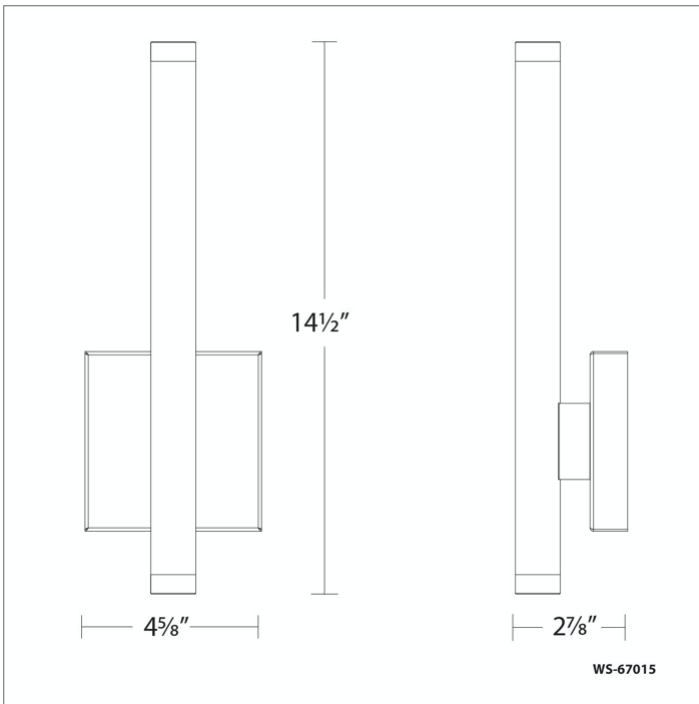

**FEATURES**

- Driver concealed within the canopy
- Knurled aluminum casing with textured cross hatching pattern
- Up and down illumination

**SPECIFICATIONS**

<b>Rated Life</b>	50000 Hours
<b>Standards</b>	ETL, cETL, Damp Location Listed, Title 24 JA8: 2019 Compliant
<b>Input</b>	120-277V, 50/60Hz
<b>Dimming</b>	ELV, 0-10V, TRIAC
<b>Mounting</b>	Can be mounted on wall vertically or upside down
<b>Color Temp</b>	3000K
<b>CRI</b>	90
<b>Construction</b>	Aluminum body with acrylic diffuser

Model & Size	Color Temp	Finish	LED Watts	LED Lumens	Delivered Lumens
WS-67015 15"	3000K	AB Aged Brass	8.7W	617	542
	3000K	AN Antique Nickel	8.7W	617	542

Example: **WS-67015-AN**

For custom requests please contact [customs@modernforms.com](mailto:customs@modernforms.com)