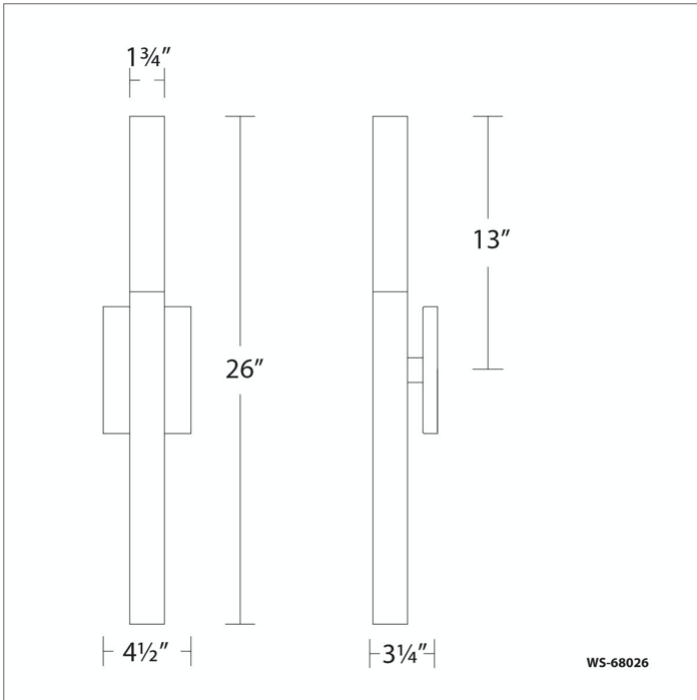

Project: _____

Location: _____

Fixture Type: _____

Catalog Number: _____

AVAILABLE FINISHES:

Minx

WS-68026

PRODUCT DESCRIPTION

FEATURES

- Driver concealed within the fixture
- Reclaimed K5 crystal
- Up and down illumination
- Minimal exposed hardware

SPECIFICATIONS

Rated Life	54000 Hours
Standards	ETL, cETL,Damp Location Listed
Input	120-277V,50/60Hz
Dimming	ELV, 0-10V, TRIAC
Color Temp	3000K
CRI	90
Construction	Steel body with K5 crystal fused acrylic

Model & Size	Color Temp	Finish	LED Watts	LED Lumens	Delivered Lumens
WS-68026 26"	3000K 3000K	AB Aged Brass AN Antique Nickel	9W 9W	615 615	507 507

Example: **WS-68026-AN**

For custom requests please contact customs@modernforms.com