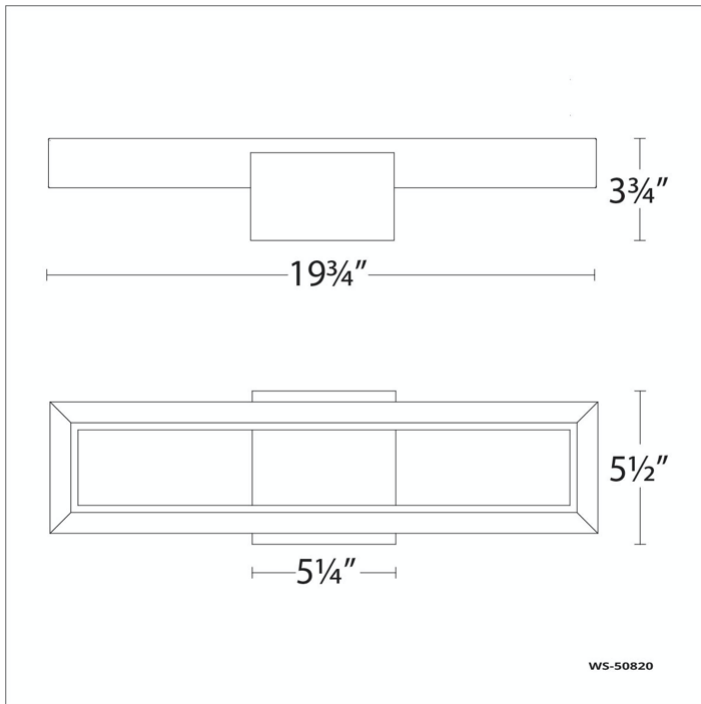

**FEATURES**

- Driver concealed within the canopy
- Minimal exposed hardware

**SPECIFICATIONS**

Rated Life	50000 Hours
Standards	ETL, cETL,Damp Location Listed,Title 24 JA8: 2019 Compliant
Input	120-277V,50/60Hz
Dimming	ELV, 0-10V, TRIAC
Mounting	Can be mounted on wall in all orientations
Color Temp	3000K
CRI	90
Construction	Aluminum body with silicone diffuser