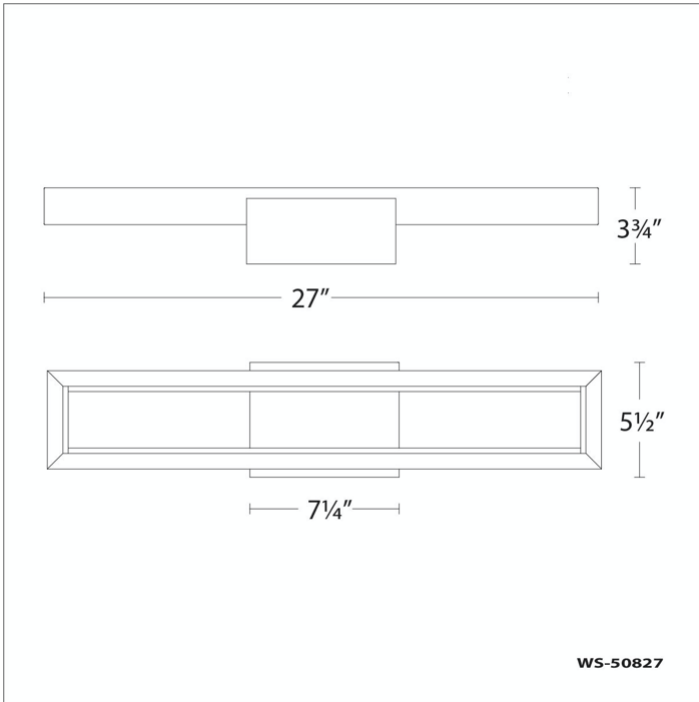

Model & Size	Color Temp	Finish	LED Watts	LED Lumens	Delivered Lumens
WS-50827 27"	3000K	AB Aged Brass	16.8W	1133	793

Example: **WS-50827-AB**

For custom requests please contact [customs@modernforms.com](mailto:customs@modernforms.com)