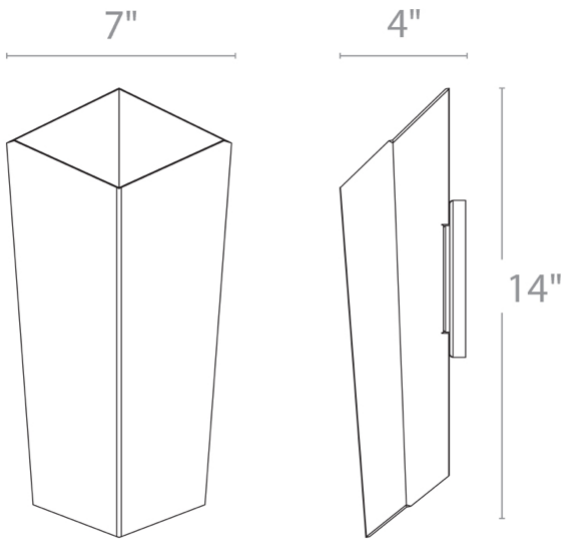

SPECIFICATIONS

Rated Life	55000 Hours
Standards	ETL, cETL, Damp Location Listed, Title 24 JA8: 2019 Compliant, ADA
Input	120-277V, 50/60Hz
Dimming	ELV, 0-10V
Mounting	Can be mounted on wall vertically or upside down
Color Temp	3000K
CRI	90
Construction	Aluminum hardware