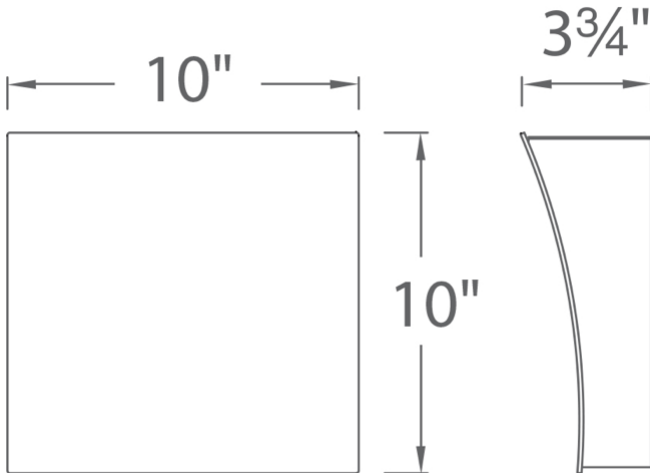

**REPLACEMENT PARTS**

- RPL-GLA-27610-01 - Top Glass
- RPL-GLA-27610-02 - Bottom Glass

Model & Size	Color Temp	Finish	LED Watts	LED Lumens	Delivered Lumens
WS-27610 10"	3000K	AL Brushed Aluminum	19.1W	1409	1161
	3000K	BK Black	19.1W	1409	1161
	3000K	WT White	19.1W	1409	1161