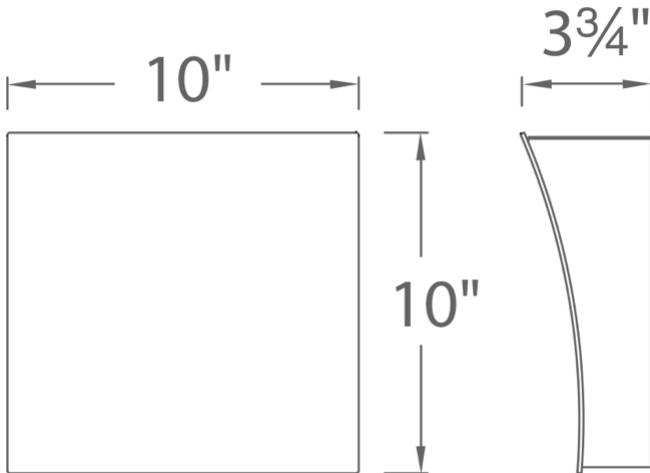

REPLACEMENT PARTS

- RPL-GLA-27610-01 - Top Glass
- RPL-GLA-27610-02 - Bottom Glass

Model & Size	Color Temp	Finish	LED Watts	LED Lumens	Delivered Lumens
WS-27610 10"	3000K	AL Brushed Aluminum	19.1W	1409	1161
	3000K	BK Black	19.1W	1409	1161
	3000K	WT White	19.1W	1409	1161