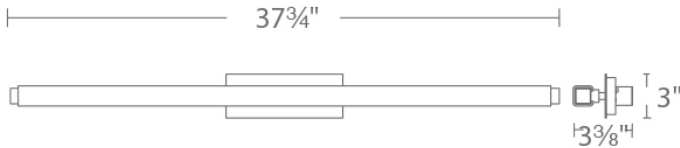

Project: _____

Location: _____

Fixture Type: _____

Catalog Number: _____

AVAILABLE FINISHES:

Mini Vogue

WS-21736

FEATURES

- Driver installed within the Junction Box, driver dimension: 2.8" x 1.3" x 1.2"
- Extruded acrylic diffuser
- Built in color temperature adjustability. Switch from 2700K/3000K/3500K
- Adjustable backplate accommodates to off-center junction box locations

SPECIFICATIONS

Rated Life	54000 Hours
Standards	ETL, cETL,Damp Location Listed,Energy Star 2.0
Input	120-277V,50/60Hz
Driver Dimension	2.8" x 1.3" x 1.2"
Dimming	ELV
Mounting	Can be mounted on wall in all orientations
Color Temp	3000K,3500K,2700K
CRI	90
Construction	Die-cast aluminum end caps, aluminum back plate, extruded acrylic diffuser

WS-21736

Model & Size	Color Temp	Finish	LED Watts	LED Lumens	Delivered Lumens
WS-21736 38"	2700K	BK Black	29.5W	2446	2172
	2700K	BN Brushed Nickel	29.5W	2446	2172
	2700K	CH Chrome	29.5W	2446	2172
	3000K	BK Black	29.5W	2564	2269
	3000K	BN Brushed Nickel	29.5W	2564	2269
	3000K	CH Chrome	29.5W	2564	2269
	3500K	BK Black	29.5W	2669	2363
	3500K	BN Brushed Nickel	29.5W	2669	2363
	3500K	CH Chrome	29.5W	2669	2363

Example: **WS-21736-35-CH**

For custom requests please contact customs@modernforms.com