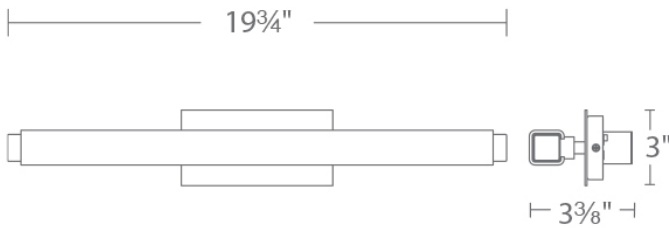

- Driver installed within the Junction Box, driver dimension: 2.8" x 1.3" x 1.2"
- Extruded acrylic diffuser
- Built in color temperature adjustability. Switch from 2700K/3000K/3500K
- Adjustable backplate accommodates to off-center junction box locations

SPECIFICATIONS

Rated Life	54000 Hours
Standards	ETL, cETL,Damp Location Listed,Energy Star 2.0
Input	120-277V,50/60Hz
Driver Dimension	2.8" x 1.3" x 1.2"
Dimming	ELV
Mounting	Can be mounted on wall in all orientations
Color Temp	3500K,3000K,2700K
CRI	90
Construction	Die-cast aluminum end caps, aluminum back plate, extruded acrylic diffuser