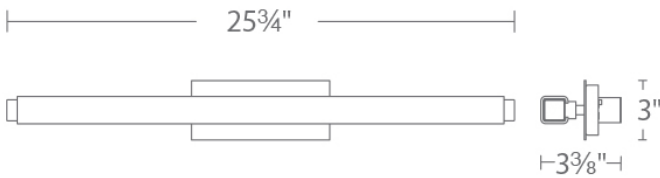

Project:

Location:

Fixture Type:

Catalog Number:

AVAILABLE FINISHES:

Mini Vogue

WS-21724

FEATURES

- Driver installed within the Junction Box, driver dimension: 2.8" x 1.3" x 1.2"
- Extruded acrylic diffuser
- Built in color temperature adjustability. Switch from 2700K/3000K/3500K
- Adjustable backplate accommodates to off-center junction box locations

SPECIFICATIONS

Rated Life	54000 Hours
Standards	ETL, cETL,Damp Location Listed,Energy Star 2.0
Input	120-277V,50/60Hz
Driver Dimension	2.8" x 1.3" x 1.2"
Dimming	ELV
Mounting	Can be mounted on wall in all orientations
Color Temp	3500K,3000K,2700K
CRI	90
Construction	Die-cast aluminum end caps, aluminum back plate, extruded acrylic diffuser

WS-21724

Model & Size	Color Temp	Finish	LED Watts	LED Lumens	Delivered Lumens
WS-21724 26"	2700K	BK Black	20.5W	1534	1443
	2700K	BN Brushed Nickel	20.5W	1534	1443
	2700K	CH Chrome	20.5W	1534	1443
	3000K	BK Black	20.5W	1599	1491
	3000K	BN Brushed Nickel	20.5W	1599	1491
	3000K	CH Chrome	20.5W	1599	1491
	3500K	BK Black	20.5W	1649	1567
	3500K	BN Brushed Nickel	20.5W	1649	1567
	3500K	CH Chrome	20.5W	1649	1567

Example: **WS-21724-35-CH**

For custom requests please contact customs@modernforms.com