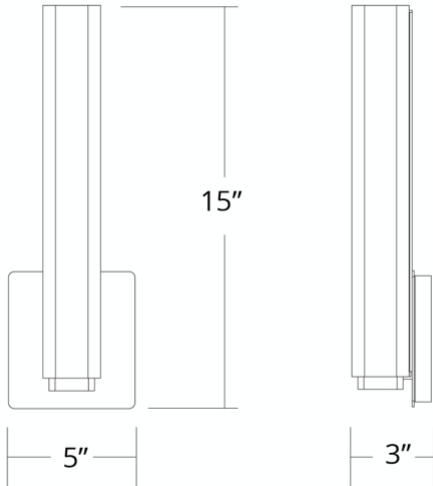

Project:

Location:

Fixture Type:

Catalog Number:

AVAILABLE FINISHES:

Vogue

WS-3115

PRODUCT DESCRIPTION

What's in Vogue right now? Just some of the most powerful LEDs in the industry, along with mouth-blown etched opal glass and expertly crafted hardware. With its wide variety of sizes and luminaire options, Vogue slips into transitional, contemporary and urban industrial decor plans with ease.

FEATURES

- 277V option available for special order.
- CCT option available for special order.
- ACLED driverless technology
- Mouth-blown opal glass diffuser
- Built in color temperature adjustability. Switch from 2700K/3000K/3500K
- 0-10V dimming option available (special order), unit dimensions: 3.4" x 1.2" x 0.5" (model#LDS065M010AFE-LO1)
- Option to pre-select color temperature or adjust in the field

SPECIFICATIONS

Rated Life	54000 Hours
Standards	ETL, cETL, Damp Location Listed, Title 24 JA8: 2019 Compliant, ADA
Input	120 VAC, 50/60Hz
Dimming	ELV
Mounting	Can be mounted on wall vertically or upside down
Color Temp	3500K, 3000K, 2700K
CRI	90
Construction	Aluminum hardware, mouth-blown opal glass diffuser

WS-3115

Model & Size	Color Temp	Finish	LED Watts	LED Lumens	Delivered Lumens
WS-3115 15"	2700K	BN Brushed Nickel	23.3W	2295	1510
	2700K	BR Brushed Brass	23.3W	2295	1510
	2700K	BZ Bronze	23.3W	2295	1510
	2700K	CH Chrome	23.3W	2295	1510
	3500K	BN Brushed Nickel	23.3W	2295	1510
	3500K	BR Brushed Brass	23.3W	2295	1510
	3500K	BZ Bronze	23.3W	2295	1510
	3500K	CH Chrome	23.3W	2295	1510
	3000K	BN Brushed Nickel	23.3W	2295	1510
	3000K	BR Brushed Brass	23.3W	2295	1510
	3000K	BZ Bronze	23.3W	2295	1510
	3000K	CH Chrome	23.3W	2295	1510

Example: **WS-3115-CH**

•For 277V special order, add an "F" before the finish: WS-3115F-BN

For custom requests please contact customs@modernforms.com