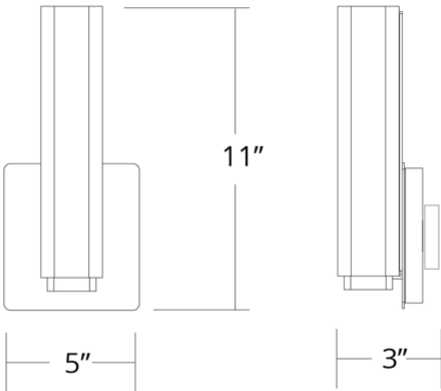

WS-3111

Model & Size	Color Temp	Finish	LED Watts	LED Lumens	Delivered Lumens
WS-3111 11"	2700K	BN Brushed Nickel	15.9W	1474	947
	2700K	BR Brushed Brass	15.9W	1474	947
	2700K	BZ Bronze	15.9W	1474	947
	2700K	CH Chrome	16W	1474	947
	3500K	BN Brushed Nickel	16W	1474	947
	3500K	BR Brushed Brass	16W	1474	947
	3500K	BZ Bronze	16W	1474	947
	3500K	CH Chrome	16W	1474	947
	3000K	BN Brushed Nickel	16W	1474	947
	3000K	BR Brushed Brass	16W	1474	947
	3000K	BZ Bronze	16W	1474	947
	3000K	CH Chrome	16W	1474	947