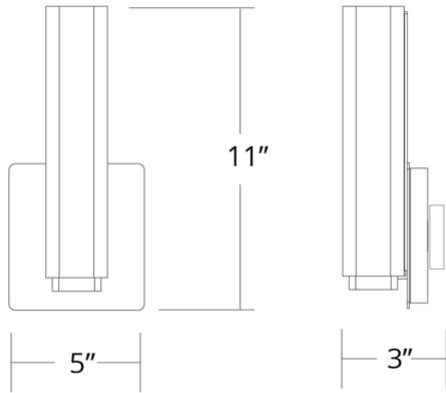

Project:

Location:

Fixture Type:

Catalog Number:

AVAILABLE FINISHES:

Vogue

WS-3111

PRODUCT DESCRIPTION

What's in Vogue right now? Just some of the most powerful LEDs in the industry, along with mouth-blown etched opal glass and expertly crafted hardware. With its wide variety of sizes and luminaire options, Vogue slips into transitional, contemporary and urban industrial decor plans with ease.

FEATURES

- 277V option available for special order.
- 2700K and 3500K CCT option available for special order.
- ACLED driverless technology
- Mouth-blown opal glass diffuser

SPECIFICATIONS

Rated Life	54000 Hours
Standards	ETL, cETL, Damp Location Listed, Title 24 JA8: 2019 Compliant
Input	120 VAC, 50/60Hz
Dimming	ELV
Mounting	Can be mounted on wall vertically or upside down
Color Temp	3000K
CRI	90
Construction	Aluminum hardware, mouth-blown opal glass diffuser

WS-3111

REPLACEMENT PARTS

RPL-GLA-3111 - Glass

Model & Size	Color Temp	Finish	LED Watts	LED Lumens	Delivered Lumens
WS-3111 11"	3000K	BN Brushed Nickel	17.5W	1488	1093
	3000K	BR Brushed Brass	17.5W	1488	1093
	3000K	BZ Bronze	17.5W	1488	1093
	3000K	CH Chrome	17.5W	1488	1093

Example: **WS-3111-CH**

- •For 277V special order, add an "F" before the finish: WS-3111F-CH
- •For '3500K' add "-35"; '2700K' add "-27" before the finish: WS-3111-27-BR

For custom requests please contact customs@modernforms.com