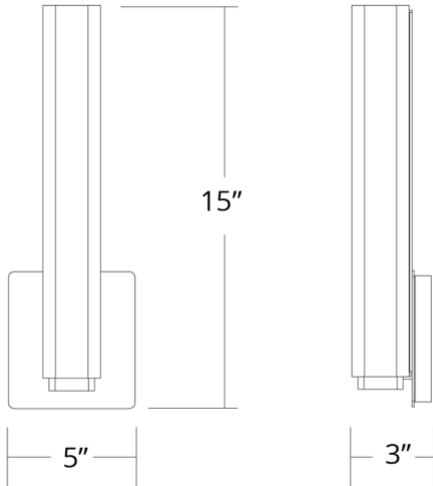

Project:

Location:

Fixture Type:

Catalog Number:

AVAILABLE FINISHES:

Vogue

WS-3115

PRODUCT DESCRIPTION

What's in Vogue right now? Just some of the most powerful LEDs in the industry, along with mouth-blown etched opal glass and expertly crafted hardware. With its wide variety of sizes and luminaire options, Vogue slips into transitional, contemporary and urban industrial decor plans with ease.

FEATURES

- 277V option available for special order.
- 2700K and 3500K CCT option available for special order.
- ACLED driverless technology
- Mouth-blown opal glass diffuser

SPECIFICATIONS

Rated Life	54000 Hours
Standards	ETL, cETL, Damp Location Listed, Title 24 JA8: 2019 Compliant
Input	120 VAC, 50/60Hz
Dimming	ELV
Mounting	Can be mounted on wall vertically or upside down
Color Temp	3000K
CRI	90
Construction	Aluminum hardware, mouth-blown opal glass diffuser

WS-3115

REPLACEMENT PARTS

RPL-GLA-3115 - Glass

Model & Size	Color Temp	Finish	LED Watts	LED Lumens	Delivered Lumens
WS-3115 15"	3000K	BN Brushed Nickel	19.6W	1673	1124
	3000K	BR Brushed Brass	19.6W	1673	1124
	3000K	BZ Bronze	19.6W	1673	1124
	3000K	CH Chrome	19.6W	1673	1124

Example: **WS-3115-CH**

- •For 277V special order, add an "F" before the finish: WS-3115F-CH
- •For '2700K' add "-27"; '3500K' add "-35" before the finish: WS-3115-35-BN

For custom requests please contact customs@modernforms.com