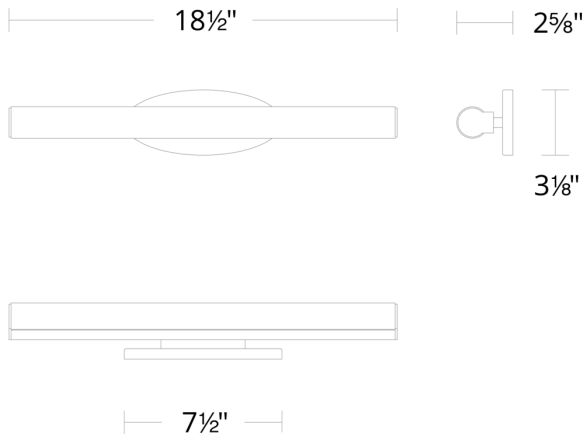

## Mini Loft

WS-14818

**PRODUCT DESCRIPTION**

How do you improve on perfection? In this case, make it smaller. Introducing the petite version of our popular Loft sconce, featuring the same elegant contrasts as its big brother. An oval back plate in fine aluminum offsets the slim diffuser, which is fashioned from co-extruded clear and white acrylic to soften and distribute the light with beautiful precision even in this miniaturized format. Pair Mini-Loft with the larger version for a consistent lighting scheme throughout.

**FEATURES**

- Driver installed within the Junction Box, driver dimension: 2.8" x 1.3" x 1.2"
- Co-extruded clear and white acrylic diffuser
- Adjustable backplate accommodates to off-center junction box locations
- Conversion plate included to accommodate 3" switch box

**SPECIFICATIONS**

<b>Rated Life</b>	54000 Hours
<b>Standards</b>	ETL, cETL, Damp Location Listed
<b>Input</b>	120-277V, 50/60Hz
<b>Driver Dimension</b>	2.8" x 1.3" x 1.2"
<b>Dimming</b>	ELV
<b>Mounting</b>	Can be mounted on wall in all orientations
<b>Color Temp</b>	3000K
<b>CRI</b>	90
<b>Construction</b>	Aluminum hardware, co-extruded clear and white acrylic diffuser