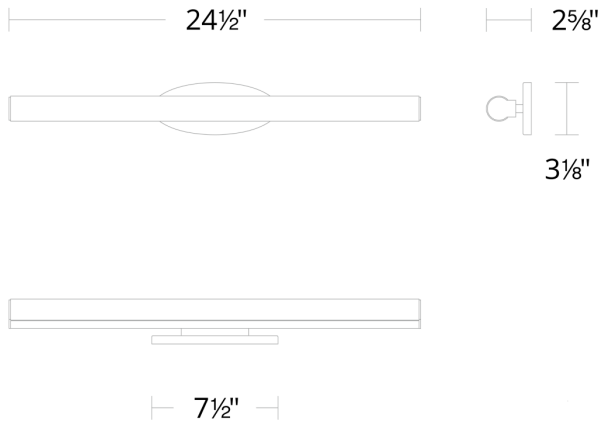

Project:

Location:

Fixture Type:

Catalog Number:

AVAILABLE FINISHES:

Mini Loft

WS-14824

PRODUCT DESCRIPTION

How do you improve on perfection? In this case, make it smaller. Introducing the petite version of our popular Loft sconce, featuring the same elegant contrasts as its big brother. An oval back plate in fine aluminum offsets the slim diffuser, which is fashioned from co-extruded clear and white acrylic to soften and distribute the light with beautiful precision even in this miniaturized format. Pair Mini-Loft with the larger version for a consistent lighting scheme throughout.

FEATURES

- Driver installed within the Junction Box, driver dimension: 2.8" x 1.3" x 1.2"
- Co-extruded clear and white acrylic diffuser
- Adjustable backplate accommodates to off-center junction box locations
- Conversion plate included to accommodate 3" switch box

SPECIFICATIONS

Rated Life	54000 Hours
Standards	ETL, cETL,Damp Location Listed
Input	120-277V,50/60Hz
Driver Dimension	2.8" x 1.3" x 1.2"
Dimming	ELV
Mounting	Can be mounted on wall in all orientations
Color Temp	3000K
CRI	90
Construction	Aluminum hardware, co-extruded clear and white acrylic diffuser

WS-14824

Model & Size	Color Temp	Finish	LED Watts	LED Lumens	Delivered Lumens
WS-14824 24"	3000K	BK Black	20.3W	1826	1588
	3000K	BN Brushed Nickel	20.3W	1826	1588
	3000K	CH Chrome	20.3W	1826	1588

Example: **WS-14824-CH**

For custom requests please contact customs@modernforms.com