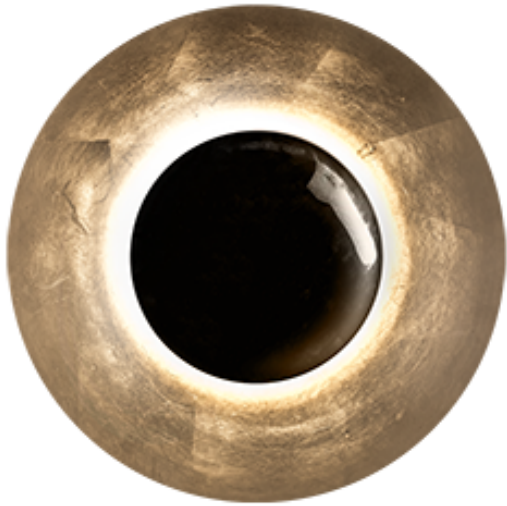

Project: _____

Location: _____

Fixture Type: _____

Catalog Number: _____

AVAILABLE FINISHES:

Blaze

WS-30624

PRODUCT DESCRIPTION

Whether you choose a single Blaze for a shimmering ceiling mount or mount multiple sizes together for a dramatic wall sconce display, Blaze ignites your décor with its hand-leafed finishes and warm, indirect illumination emanating from high-performance LEDs.

FEATURES

- Driver installed within the Junction Box, driver dimension: 2.8" x 1.3" x 1.2"
- Hand-leafed interior
- ADA compliant (only 12" and 18" sizes only)

SPECIFICATIONS

Rated Life	50000 Hours
Standards	ETL, cETL, Damp Location Listed
Input	120-277V, 50/60Hz
Driver Dimension	2.8" x 1.3" x 1.2"
Dimming	ELV
Mounting	Can be mounted on ceiling or wall in all orientations
Color Temp	3000K
CRI	90
Construction	Aluminum hardware with Hand crafted Silver Leaf finish, Aluminum hardware with Hand crafted Gold Leaf finish