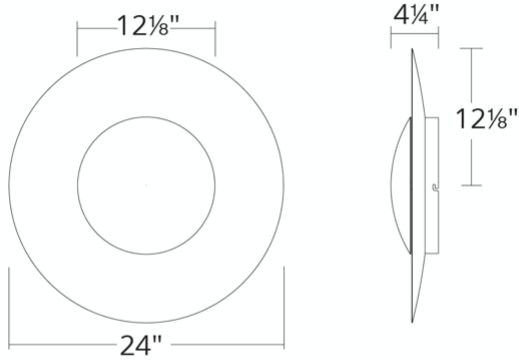

FEATURES

- Driver installed within the Junction Box, driver dimension: 2.8" x 1.3" x 1.2"
- Hand-leaved interior
- ADA compliant (only 12" and 18" sizes only)

SPECIFICATIONS

Rated Life	50000 Hours
Standards	ETL, cETL, Damp Location Listed, ADA
Input	120-277V, 50/60Hz
Driver Dimension	2.8" x 1.3" x 1.2"
Dimming	ELV
Mounting	Can be mounted on ceiling or wall in all orientations
Color Temp	3000K
CRI	90
Construction	Aluminum hardware with Hand crafted Gold Leaf finish, Aluminum hardware with Hand crafted Silver Leaf finish

FEATURES

- Driver installed within the Junction Box, driver dimension: 2.8" x 1.3" x 1.2"
- Hand-leafed interior
- ADA compliant (only 12" and 18" sizes only)

SPECIFICATIONS

Rated Life	50000 Hours
Standards	ETL, cETL, Damp Location Listed, ADA
Input	120-277V, 50/60Hz
Driver Dimension	2.8" x 1.3" x 1.2"
Dimming	ELV
Mounting	Can be mounted on ceiling or wall in all orientations
Color Temp	3000K
CRI	90
Construction	Aluminum hardware with Hand crafted Gold Leaf finish, Aluminum hardware with Hand crafted Silver Leaf finish

WS-30618

REPLACEMENT PARTS

RPL-GLA-30618 - Glass

Model & Size	Color Temp	Finish	LED Watts	LED Lumens	Delivered Lumens
WS-30618 18"	3000K 3000K	GL Gold Leaf SL Silver Leaf	25W 25W	1979 1979	605 605

Example: **WS-30618-SL**

FEATURES

- Driver installed within the Junction Box, driver dimension: 2.8" x 1.3" x 1.2"
- Hand-leafed interior
- ADA compliant (only 12" and 18" sizes only)

SPECIFICATIONS

Rated Life	50000 Hours
Standards	ETL, cETL, Damp Location Listed
Input	120-277V, 50/60Hz
Driver Dimension	2.8" x 1.3" x 1.2"
Dimming	ELV
Mounting	Can be mounted on ceiling or wall in all orientations
Color Temp	3000K
CRI	90
Construction	Aluminum hardware with Hand crafted Silver Leaf finish, Aluminum hardware with Hand crafted Gold Leaf finish