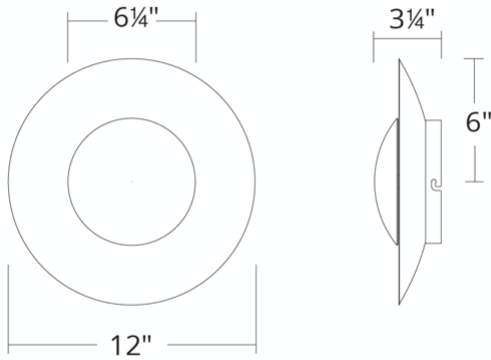

FEATURES

- Driver installed within the Junction Box, driver dimension: 2.8" x 1.3" x 1.2"
- Hand-leaved interior
- ADA compliant (only 12" and 18" sizes only)

SPECIFICATIONS

Rated Life	50000 Hours
Standards	ETL, cETL, Damp Location Listed, ADA
Input	120-277V, 50/60Hz
Driver Dimension	2.8" x 1.3" x 1.2"
Dimming	ELV
Mounting	Can be mounted on ceiling or wall in all orientations
Color Temp	3000K
CRI	90
Construction	Aluminum hardware with Hand crafted Gold Leaf finish, Aluminum hardware with Hand crafted Silver Leaf finish