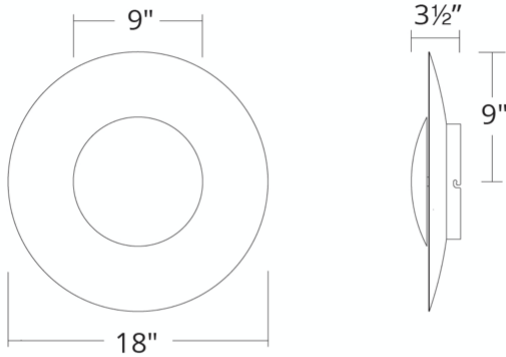

FEATURES

- Driver installed within the Junction Box, driver dimension: 2.8" x 1.3" x 1.2"
- Hand-leaved interior
- ADA compliant (only 12" and 18" sizes only)

SPECIFICATIONS

Rated Life	50000 Hours
Standards	ETL, cETL, Damp Location Listed, ADA
Input	120-277V, 50/60Hz
Driver Dimension	2.8" x 1.3" x 1.2"
Dimming	ELV
Mounting	Can be mounted on ceiling or wall in all orientations
Color Temp	3000K
CRI	90
Construction	Aluminum hardware with Hand crafted Gold Leaf finish, Aluminum hardware with Hand crafted Silver Leaf finish

FEATURES

- Driver installed within the Junction Box, driver dimension: 2.8" x 1.3" x 1.2"
- Hand-leafed interior
- ADA compliant (only 12" and 18" sizes only)

SPECIFICATIONS

Rated Life	50000 Hours
Standards	ETL, cETL, Damp Location Listed, ADA
Input	120-277V, 50/60Hz
Driver Dimension	2.8" x 1.3" x 1.2"
Dimming	ELV
Mounting	Can be mounted on ceiling or wall in all orientations
Color Temp	3000K
CRI	90
Construction	Aluminum hardware with Hand crafted Gold Leaf finish, Aluminum hardware with Hand crafted Silver Leaf finish