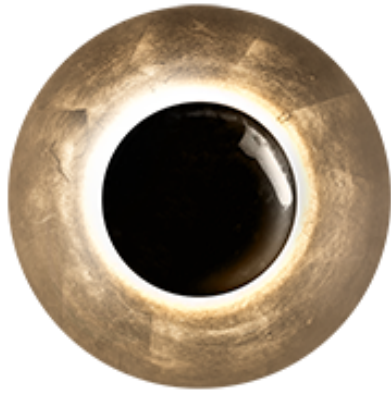

Project:

Location:

Fixture Type:

Catalog Number:

AVAILABLE FINISHES:

Blaze

WS-30618

PRODUCT DESCRIPTION

Whether you choose a single Blaze for a shimmering ceiling mount or mount multiple sizes together for a dramatic wall sconce display, Blaze ignites your décor with its hand-leafed finishes and warm, indirect illumination emanating from high-performance LEDs.

FEATURES

- Driver installed within the Junction Box, driver dimension: 2.8" x 1.3" x 1.2"
- Hand-leafed interior
- ADA compliant (only 12" and 18" sizes only)

SPECIFICATIONS

Rated Life	50000 Hours
Standards	ETL, cETL, Damp Location Listed, ADA
Input	120-277V, 50/60Hz
Driver Dimension	2.8" x 1.3" x 1.2"
Dimming	ELV
Mounting	Can be mounted on ceiling or wall in all orientations
Color Temp	3000K
CRI	90
Construction	Aluminum hardware with Hand crafted Gold Leaf finish, Aluminum hardware with Hand crafted Silver Leaf finish