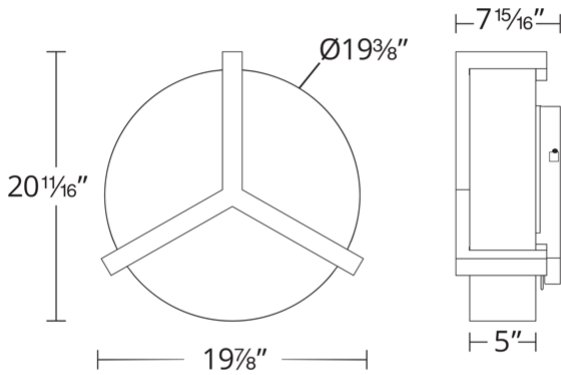

REPLACEMENT PARTS

- RPL-SHA-83922 - Cloth Shade
- RPL-DIF-83922 - Diffuser Plate
- RPL-GLA-83922 - Inner Glass Plat
- RPL-WOD-83922 - Wood Frame

FM-83922