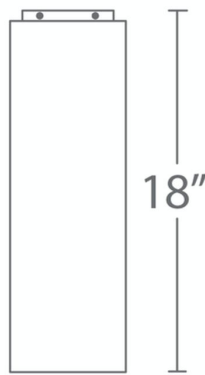

Image Coming Soon

Project:

Location:

Fixture Type:

Catalog Number:

AVAILABLE FINISHES:

Box

FM-70818

PRODUCT DESCRIPTION

Sometimes you need to think inside the box, which is why we crafted each of these designs with a continuously adjustable beam of light that ranges from 15 to 45 degrees. This is installation-friendly minimalist design at its finest, with cutting-edge technology, easy-to-use features and flexibility.

FEATURES

- Driver concealed within the fixture
- Surface mount in extruded aluminum or encased in light or dark walnut
- Tempered glass conceals and protects LED modules inside
- Continuously adjustable beam angle from 15° to 45°
- Unique wood grain

SPECIFICATIONS

Rated Life	50,000 Hours
Standards	ETL, cETL, Damp Location Listed, 2019 Compliant
Input	120-277 VAC, 50/60Hz
Dimming	ELV, 0-10V
Color Temp	3000K
CRI	90
Construction	Extruded aluminum hardware, encased in walnut wood, Extruded aluminum hardware, Extruded aluminum hardware, encased in dark walnut wood

FM-70818-AL

Model & Size	Color Temp	Finish	LED Watts	LED Lumens	Delivered Lumens
FM-70818 18"	3000K	AL Brushed Aluminum	16W	750	729
	3000K	DW Dark Walnut	16W	750	729
	3000K	WAL Walnut	16W	750	729

Example: **FM-70818-WAL**

For custom requests please contact customs@modernforms.com