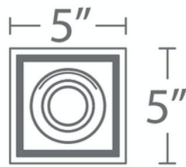

FM-70818-AL

Model & Size	Color Temp	Finish	LED Watts	LED Lumens	Delivered Lumens
FM-70818 18"	3000K	AL Brushed Aluminum	16W	750	729
	3000K	DW Dark Walnut	16W	750	729
	3000K	WAL Walnut	16W	750	729

Example: **FM-70818-WAL**

For custom requests please contact customs@modernforms.com