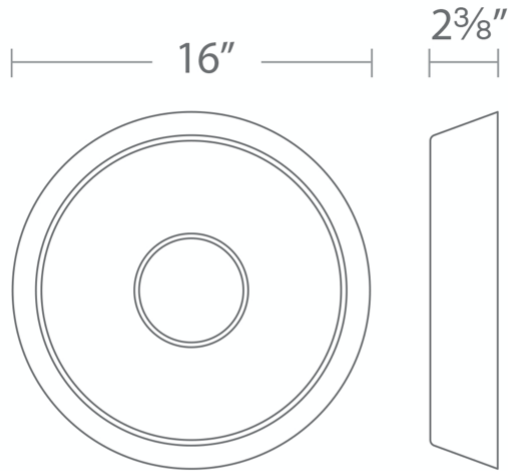

FM-74716

Project:

Location:

Fixture Type:

Catalog Number:

AVAILABLE FINISHES:

Sol

FM-74716

PRODUCT DESCRIPTION

Whether you're mounting it on the wall or ceiling, this sun is plenty safe to stare at, and its light emission is just as reliable. An interchangeable polished or brushed nickel disc at the center of the shade contrasts with the smooth, over-scaled, centrifugal glass for a more modern take on the ultimate light source.

FEATURES

- 277V option available for special order.
- ACLED driverless technology
- Opal glass with interchangeable discs in polished and brushed nickel
- No exposed hardware or screws for seamless appearance

SPECIFICATIONS

Rated Life	70000 Hours
Standards	ETL, cETL, Damp Location Listed, Title 24 JA8: 2019 Compliant, ADA
Input	120 VAC, 50/60Hz
Dimming	ELV
Mounting	Can be mounted on ceiling or wall in all orientations
Color Temp	3000K
CRI	90
Construction	Die-Cast Aluminum and Opal glass

REPLACEMENT PARTS

RPL-GLA-74716 - Glass

Model & Size	Color Temp	Finish	LED Watts	LED Lumens	Delivered Lumens
FM-74716 16"	3000K	PN/BN Polished Nickel/Brushed Nickel	29.5W	2825	1350

Example: **FM-74716-PN/BN**

•For 277V special order, add an "F" before the finish: FM-74716F-PN/BN

For custom requests please contact customs@modernforms.com