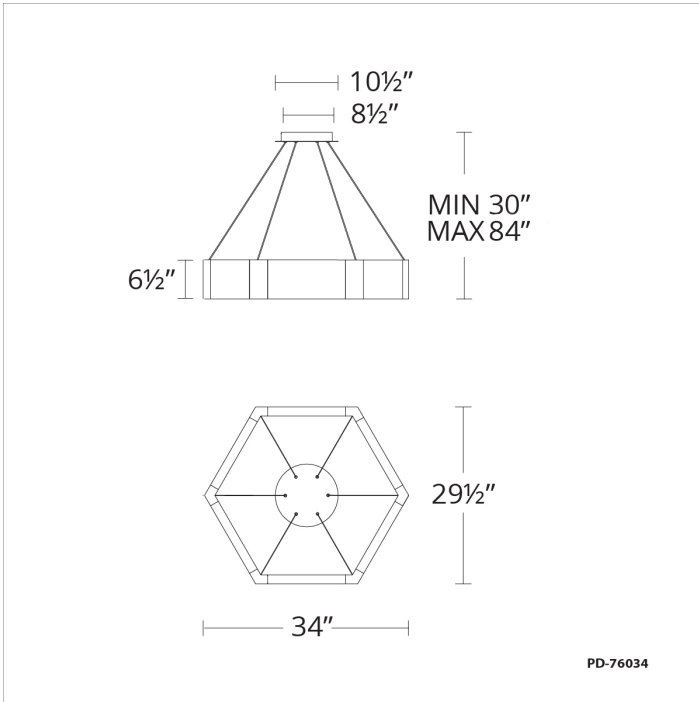

**FEATURES**

- Driver concealed within the canopy
- Spin-on round canopy with minimal hardware
- Reclaimed K5 crystal
- Thin powered aircraft cables provide an ultra clean look for adjustable suspension height
- NEC CODE (314.24) requires that ceiling outlet boxes in the U.S. support up to 50 lbs
- This fixture exceeds 50 lbs. and must be installed using a U.L. listed outlet box approved for up to 100 lbs. or supported independently of the outlet box
- Can be mounted on a sloped ceiling

Model & Size	Color Temp	Finish	LED Watts	LED Lumens	Delivered Lumens
PD-76034 34"	3000K 3000K	AB Aged Brass AN Antique Nickel	31.7W 31.7W	2400 2400	1745 1745

Example: **PD-76034-AN**

For custom requests please contact [customs@modernforms.com](mailto:customs@modernforms.com)