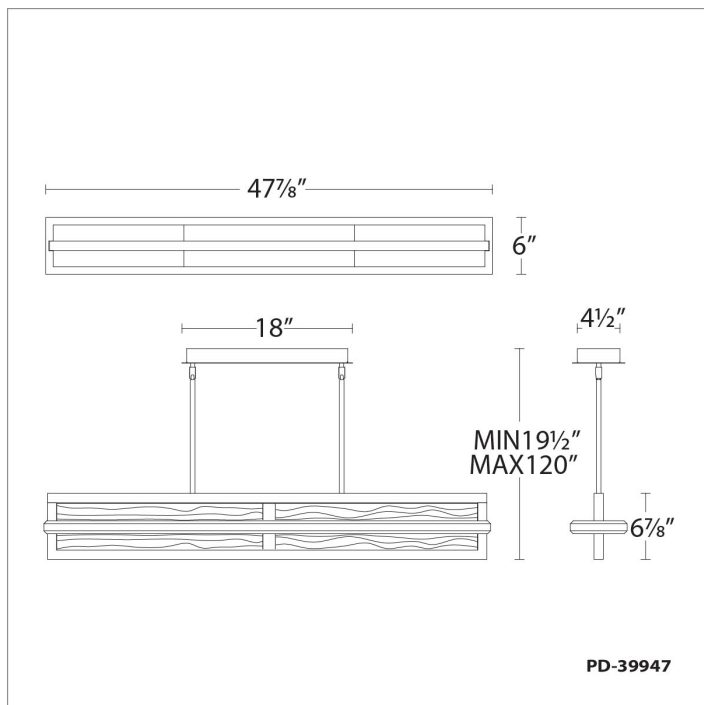

FEATURES

- Driver concealed within the canopy
- Cast art glass
- Six 12" and two 6" down rods included (additional sold separately)
- Slope ceiling adaptable. Hang straight swivels up to 90 degrees

SPECIFICATIONS

- RPL-GLA-39947 - Glass
- RPL-ROD-IN06-AN -
- RPL-ROD-IN12-AN - 12" Rod

Model & Size	Color Temp	Finish	LED Watts	LED Lumens	Delivered Lumens
PD-39947 47"	3000K	AN Antique Nickel	43.2W	3500	1177

Example: **PD-39947-AN**