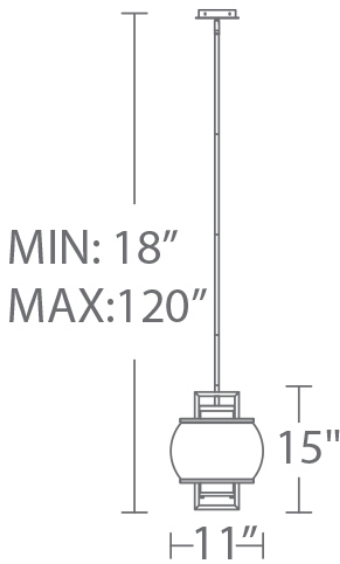

**SPECIFICATIONS**

Rated Life	50000 Hours
Standards	ETL, cETL, Wet Location Listed, IP65
Input	120 VAC, 50/60Hz
Dimming	ELV
Color Temp	3000K
CRI	90
Construction	Aluminum construction with mouth blown clear etched opal glass

**REPLACEMENT PARTS**

- RPL-GLA-74615-01 - Outer Glass
- RPL-GLA-74615-02 - Inner Glass
- RPL-ROD-OUT06-BK - 6" Rod BK Finish
- RPL-ROD-OUT12-BK - 12" Rod BK Finish

PD-W74615

Model & Size	Color Temp	Finish	LED Watts	LED Lumens	Delivered Lumens
PD-W74615 15"	3000K	BK Black	13.2W	860	676