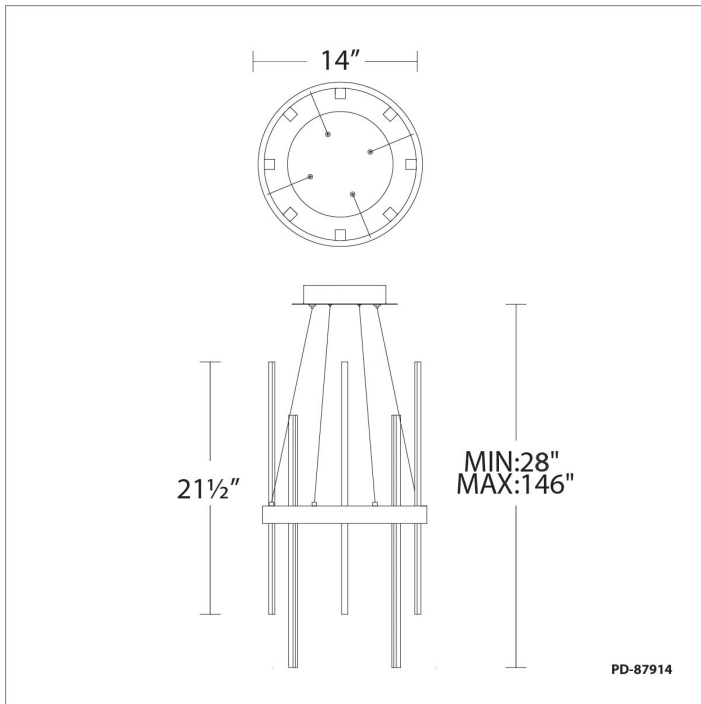

Project:

Location:

Fixture Type:

Catalog Number:

AVAILABLE FINISHES:

Harmonix

PD-87914

PRODUCT DESCRIPTION

Like a dynamic instrument of musical chimes. Harmonix plays to the rhythm of light. Beautiful playful light. A two tone finish features black with aged brass.

FEATURES

- Driver concealed within the canopy
- Sanded acrylic diffuser spreads light evenly
- Can be mounted on a sloped ceiling
- Thin powered aircraft cables provide an ultra clean look for adjustable suspension height
- Spin-on round canopy with minimal hardware

SPECIFICATIONS

Rated Life	50000 Hours
Standards	ETL, cETL,Damp Location Listed,Title 24 JA8: 2019 Compliant
Input	120-277V,50/60Hz
Dimming	ELV, 0-10V, TRIAC
Color Temp	3000K
CRI	90
Construction	Aluminum hardware, Sanded acrylic diffuser

REPLACEMENT PARTS

HDW-HY20-CE - Hardware Pack

Model & Size	Color Temp	Finish	LED Watts	LED Lumens	Delivered Lumens
PD-87914 14"	3000K	BK/AB Black & Aged Brass	46.5W	2742	2660

Example: **PD-87914-BK/AB**

For custom requests please contact customs@modernforms.com