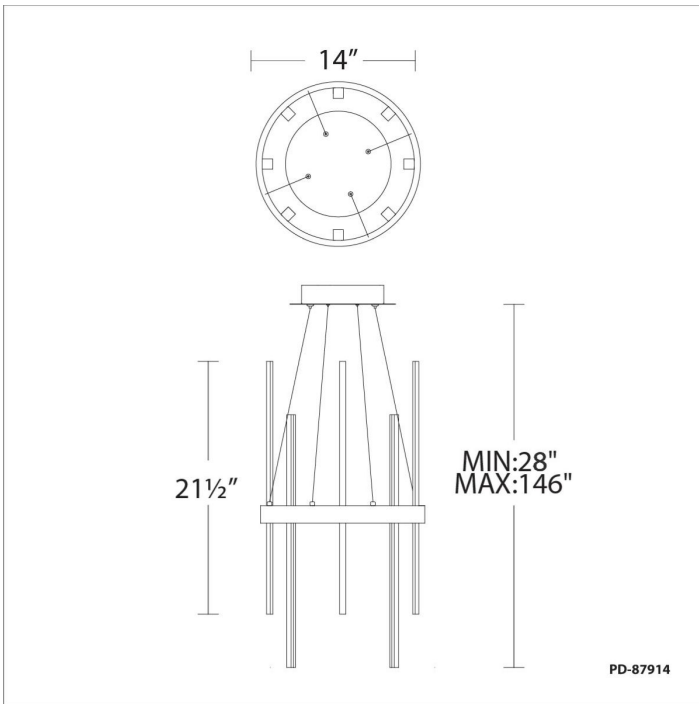

SPECIFICATIONS

Rated Life	50,000 Hours
Standards	ETL, cETL,Damp Location Listed, Title 24 JA8: 2019 Compliant
Input	120-277 VAC, 50/60Hz
Dimming	ELV, 0-10V, TRIAC
Color Temp	3000K
CRI	90
Construction	Aluminum hardware, Sanded acrylic diffuser

REPLACEMENT PARTS

HDW-HY20-CE - Hardware Pack

Model & Size	Color Temp	Finish	LED Watts	LED Lumens	Delivered Lumens
PD-87914 14"	3000K	BK/AB Black & Aged Brass	46.5W	2742	2660

Example: **PD-87914-BK/AB**

For custom requests please contact customs@modernforms.com