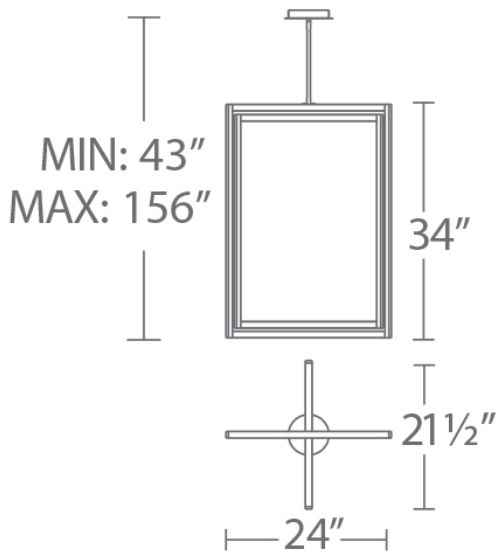

FEATURES

- Driver concealed within the canopy
- Sanded acrylic diffuser spreads light evenly
- Slope ceiling adaptable. Hang straight swivels up to 90 degrees

SPECIFICATIONS

Rated Life	55000 Hours
Standards	ETL, cETL,Damp Location Listed, Title 24 JA8: 2019 Compliant
Input	120-277V,50/60Hz
Dimming	ELV, 0-10V, TRIAC
Color Temp	3000K
CRI	90
Construction	Steel hardware, sanded acrylic diffuser

REPLACEMENT PARTS

- RPL-ROD-IN06-BB - 6" Rod
- RPL-ROD-IN12-BB -

PD-45934

Model & Size	Color Temp	Finish	LED Watts	LED Lumens	Delivered Lumens
PD-45934 34"	3000K	AB Aged Brass	43W	3429	2400

Example: **PD-45934-AB**