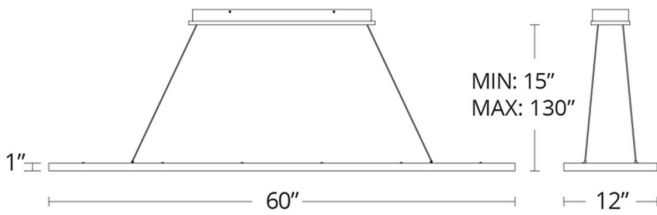

**FEATURES**

- Dark walnut wood
- Edge-lit LED modules with light extraction panel for ambient illumination
- Unique wood grain
- Can be mounted on a sloped ceiling

**SPECIFICATIONS**

Rated Life	50,000 Hours
Standards	ETL, cETL,Damp Location Listed,Title 24 JA8: 2019 Compliant
Input	120-277 VAC,50/60Hz
Dimming	ELV, 0-10V
Color Temp	3000K
CRI	90
Construction	Aluminum hardware with dark walnut wood