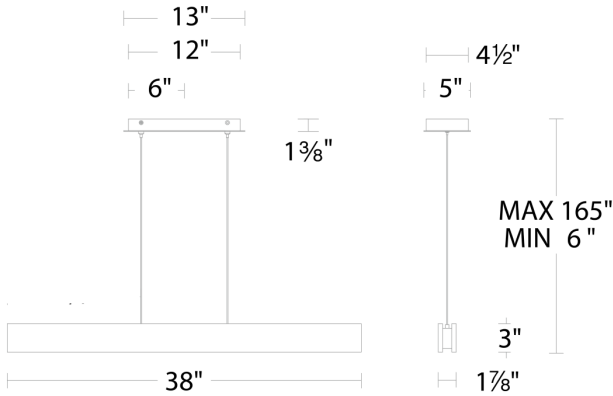

SPECIFICATIONS

Rated Life	80000 Hours
Standards	ETL, cETL, Damp Location Listed
Input	120 VAC, 50/60Hz
Dimming	ELV
Color Temp	3000K
CRI	90
Construction	Aluminum hardware with solid wood

PD-58738