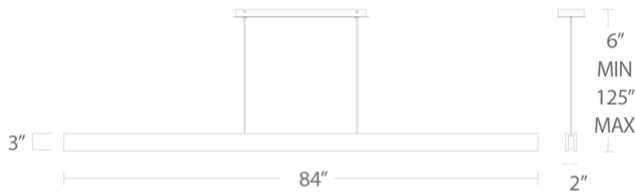

REPLACEMENT PARTS

RPL-GLA-58784 - Glass

PD-58784

Model & Size	Color Temp	Finish	LED Watts	LED Lumens	Delivered Lumens
PD-58784 84"	3000K 3000K	DW Dark Walnut WAL Walnut	96W 96W	3840 3840	1630 1630

Example: **PD-58784-WAL**

•For 277V special order, add an "F" before the finish: PD-58784F-DW

For custom requests please contact customs@modernforms.com