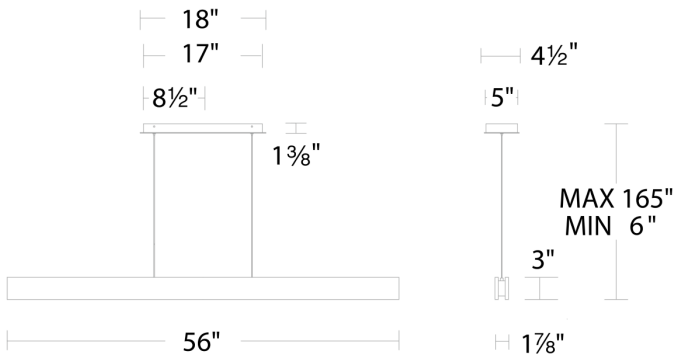

REPLACEMENT PARTS

RPL-GLA-58756 - Glass

PD-58756

Model & Size	Color Temp	Finish	LED Watts	LED Lumens	Delivered Lumens
PD-58756 56"	3000K 3000K	DW Dark Walnut WAL Walnut	74W 74W	2810 2810	1113 1113

Example: **PD-58756-WAL**

•For 277V special order, add an "F" before the finish: PD-58756F-WAL

For custom requests please contact customs@modernforms.com