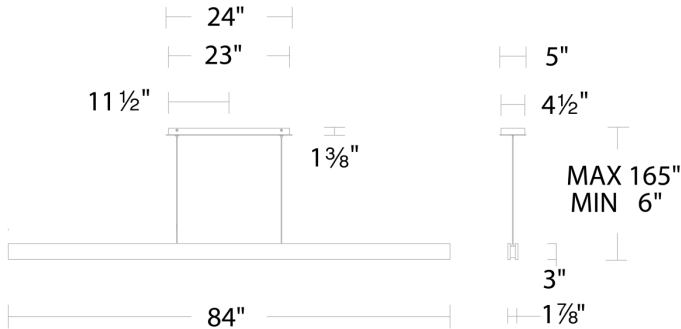

SPECIFICATIONS

Rated Life	80000 Hours
Standards	ETL, cETL, Damp Location Listed
Input	120 VAC, 50/60Hz
Dimming	ELV
Color Temp	3000K
CRI	90
Construction	Aluminum hardware with solid wood

PD-58784