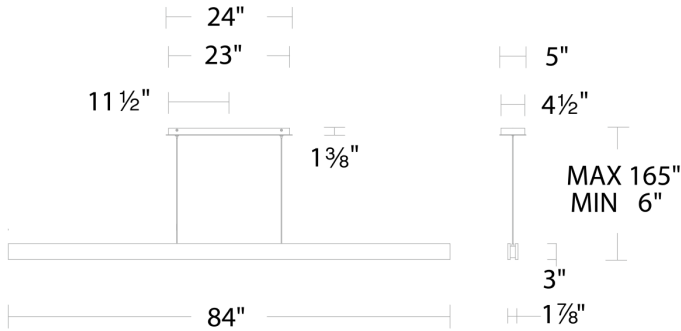

SPECIFICATIONS

Rated Life	80000 Hours
Standards	ETL, cETL, Damp Location Listed
Input	120 VAC, 50/60Hz
Dimming	ELV
Color Temp	3000K
CRI	90
Construction	Aluminum hardware with solid wood