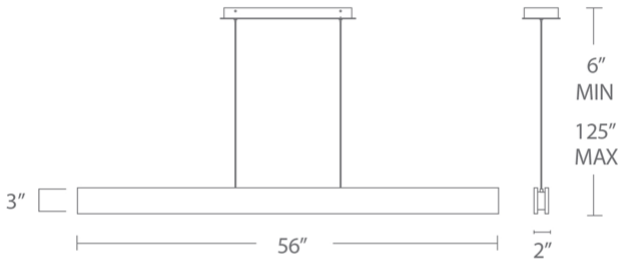

REPLACEMENT PARTS

RPL-GLA-58756 - Glass

PD-58756

Model & Size	Color Temp	Finish	LED Watts	LED Lumens	Delivered Lumens
PD-58756 56"	3000K 3000K	DW Dark Walnut WAL Walnut	74W 74W	2810 2810	1113 1113

Example: **PD-58756-WAL**

•For 277V special order, add an "F" before the finish: PD-58756F-WAL

For custom requests please contact customs@modernforms.com