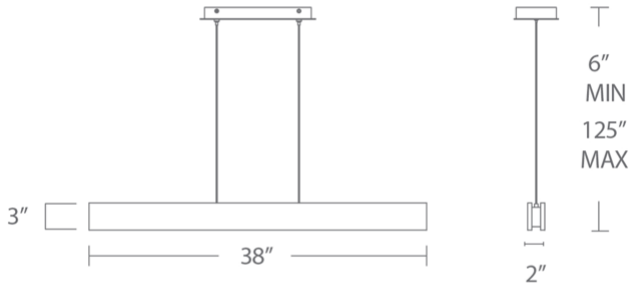

SPECIFICATIONS

Rated Life	80000 Hours
Standards	ETL, cETL, Damp Location Listed
Input	120 VAC, 50/60Hz
Dimming	ELV
Color Temp	3000K
CRI	90
Construction	Aluminum hardware with solid wood