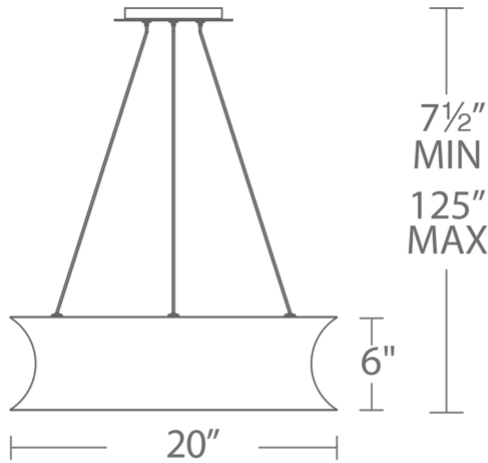

REPLACEMENT PARTS

RPL-GLA-34620 - Replacement Glass

PD-34620

Model & Size	Color Temp	Finish	LED Watts	LED Lumens	Delivered Lumens
PD-34620 20"	3000K	GL Gold Leaf	40.3W	1750	1187

Example: **PD-34620-GL**

For custom requests please contact customs@modernforms.com