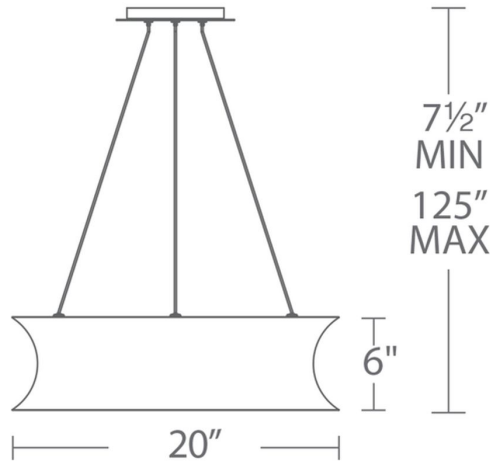

REPLACEMENT PARTS

RPL-GLA-34620 - Replacement Glass

PD-34620

Model & Size	Color Temp	Finish	LED Watts	LED Lumens	Delivered Lumens
PD-34620 20"	3000K	GL Gold Leaf	40.3W	1750	1187

Example: **PD-34620-GL**

For custom requests please contact customs@modernforms.com