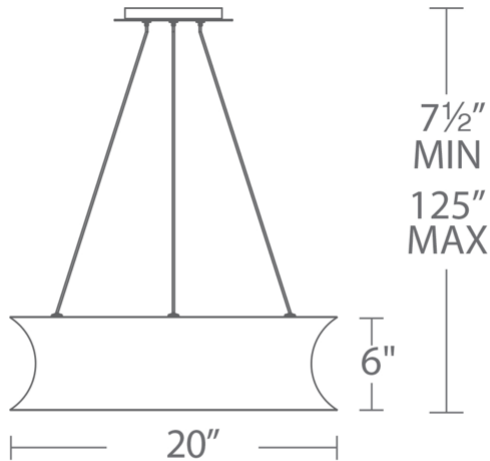

REPLACEMENT PARTS

RPL-GLA-34620 - Replacement Glass

PD-34620

Model & Size	Color Temp	Finish	LED Watts	LED Lumens	Delivered Lumens
PD-34620 20"	3000K	GL Gold Leaf	40.3W	1750	1187

Example: **PD-34620-GL**

For custom requests please contact customs@modernforms.com