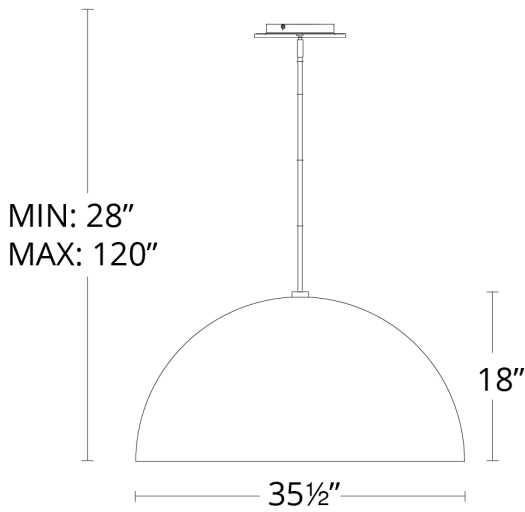

PD-55735

REPLACEMENT PARTS

- RPL-GLA-55735-GL - Glass
- RPL-GLA-55735-SL - Glass
- RPL-ROD-IN06-1-BZ - 6" Rod - GL finish
- RPL-ROD-IN06-1-W10 - 6" Rod - SL finish
- RPL-ROD-IN12-1-BZ - 12" Rod - GL finish
- RPL-ROD-IN12-1-W10 - 12" Rod - SL finish

Model & Size	Color Temp & CRI	Finish	Watt	Voltage	LED Lumens	Delivered Lumens
PD-55735 35"	3000K 90	GL Gold Leaf/Dark Bronze	39.9W	120 VAC	2864	1174
	3000K 90	SL Silver Leaf/White	39.9W	120 VAC	2864	1174

Example: **PD-55735-SL**

•For 277V special order, add an "F" before the finish: PD-55735F-GL

For custom requests please contact customs@modernforms.com