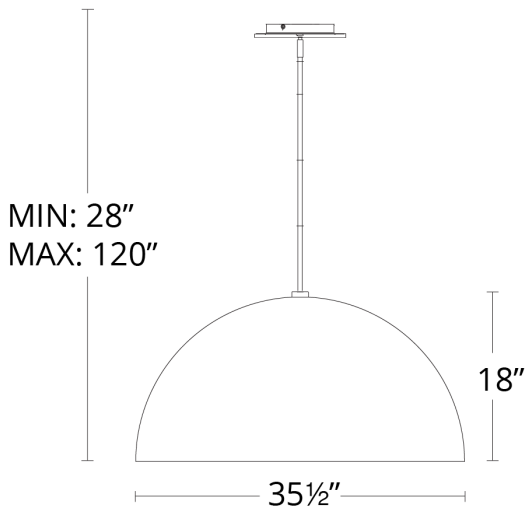

PD-55735

Model & Size	Color Temp & CRI	Finish	Watt	Voltage	LED Lumens	Delivered Lumens
PD-55735 35"	3000K 90	GL Gold Leaf/Dark Bronze	39.9W	120 VAC	2864	1174
	3000K 90	SL Silver Leaf/White	39.9W	120 VAC	2864	1174

Example: **PD-55735-SL**

•For 277V special order, add an "F" before the finish: PD-55735F-SL

For custom requests please contact customs@modernforms.com