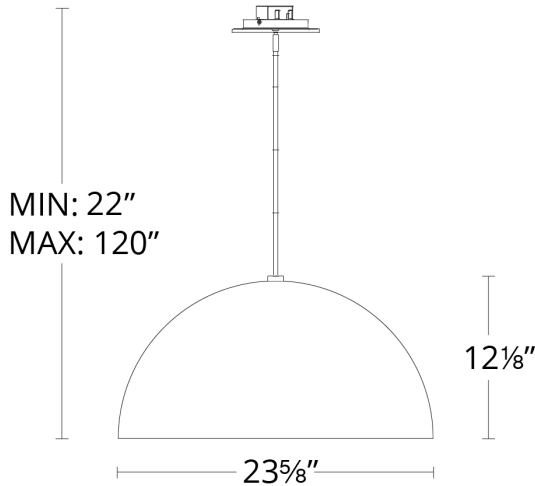

PD-55726

Model & Size	Color Temp & CRI	Finish	Watt	Voltage	LED Lumens	Delivered Lumens
PD-55726 24"	3000K 90	GL Gold Leaf/Dark Bronze	25.1W	120-277V	2400	888
	3000K 90	SL Silver Leaf/White	25.1W	120-277V	2400	888

Example: **PD-55726-SL**

For custom requests please contact customs@modernforms.com