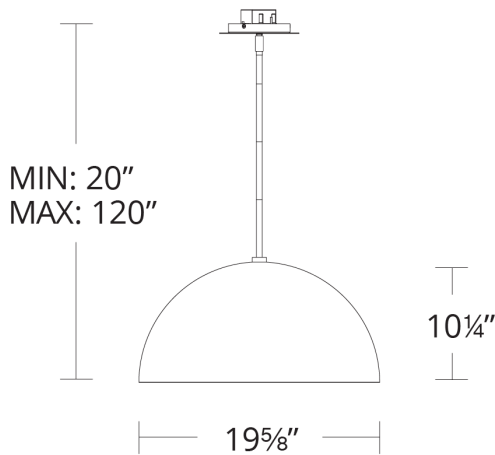

- Driver installed within the Junction Box, driver dimension: 2.8" x 1.3" x 1.2"
- Twist-lock glass diffuser
- Three 12" and one 6" down rods included (additional sold separately)
- Universal voltage driver (120V-220V-277V) installs within junction box (18" and 26" sizes only)
- No transformer or driver needed (35" only)
- 277v option available (35" only)
- Slope ceiling adaptable. Hang straight swivel.
- CEC Title 24 compliant (35" size only)

SPECIFICATIONS

Rated Life	50000 Hours
Standards	ETL, cETL, Damp Location Listed
Input	120-277V, 50/60Hz
Driver Dimension	2.8" x 1.3" x 1.2"
Dimming	ELV
Color Temp	3000K
CRI	90
Construction	Metal body and Twist lock glass diffuser

Model & Size	Color Temp & CRI	Finish	Watt	Voltage	LED Lumens	Delivered Lumens
PD-55718 20"	3000K 90	GL Gold Leaf/Dark Bronze	23W	120-277V	2000	809
	3000K 90	SL Silver Leaf/White	23W	120-277V	2000	809

Example: **PD-55718-SL**

PRODUCT DESCRIPTION

Clean, contemporary, the YOLO pendant is imbued with a large spun-metal dome. Luxuriously hand applied leaf finish. Beautiful warm ambient lighting.

FEATURES

- Driver installed within the Junction Box, driver dimension: 2.8" x 1.3" x 1.2"
- Twist-lock glass diffuser
- Three 12" and one 6" down rods included (additional sold separately)
- Universal voltage driver (120V-220V-277V) installs within junction box (18" and 26" sizes only)
- No transformer or driver needed (35" only)
- 277v option available (35" only)
- Slope ceiling adaptable. Hang straight swivel.
- CEC Title 24 compliant (35" size only)