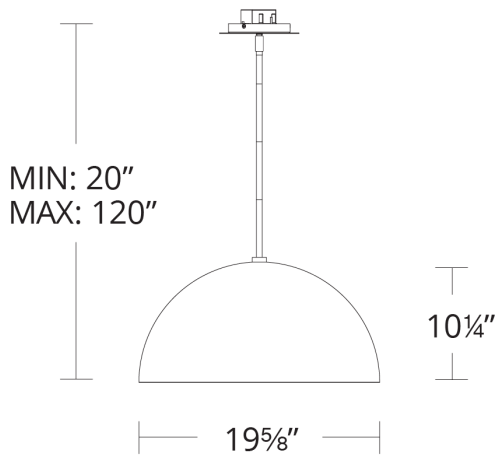

# Yolo

PD-55718

**FEATURES**

- Driver installed within the Junction Box, driver dimension: 2.8" x 1.3" x 1.2"
- Twist-lock glass diffuser
- Three 12" and one 6" down rods included (additional sold separately)
- Universal voltage driver (120V-220V-277V) installs within junction box (18" and 26" sizes only)
- No transformer or driver needed (35" only)
- 277v option available (35" only)
- Slope ceiling adaptable. Hang straight swivel.
- CEC Title 24 compliant (35" size only)

**SPECIFICATIONS**

Rated Life	50000 Hours
Standards	ETL, cETL, Damp Location Listed
Input	120-277V, 50/60Hz
Driver Dimension	2.8" x 1.3" x 1.2"
Dimming	ELV
Color Temp	3000K
CRI	90
Construction	Metal body and Twist lock glass diffuser

PD-55718

**REPLACEMENT PARTS**

- RPL-GLA-55718-GL - Glass
- RPL-ROD-IN06-BZ - 6" Rod - GL finish
- RPL-ROD-IN12-BZ - 12" Rod - GL finish

Model & Size	Color Temp & CRI	Finish	Watt	Voltage	LED Lumens	Delivered Lumens
PD-55718 20"	3000K 90	GL Gold Leaf/Dark Bronze	23W	120-277V	2000	809

# Yolo

PD-55726

**PRODUCT DESCRIPTION**

Clean, contemporary, the YOLO pendant is imbued with a large spun-metal dome. Luxuriously hand applied leaf finish. Beautiful warm ambient lighting.

**FEATURES**

- Driver installed within the Junction Box, driver dimension: 2.8" x 1.3" x 1.2"
- Twist-lock glass diffuser
- Three 12" and one 6" down rods included (additional sold separately)
- Universal voltage driver (120V-220V-277V) installs within junction box (18" and 26" sizes only)
- No transformer or driver needed (35" only)
- 277v option available (35" only)
- Slope ceiling adaptable. Hang straight swivel.
- CEC Title 24 compliant (35" size only)