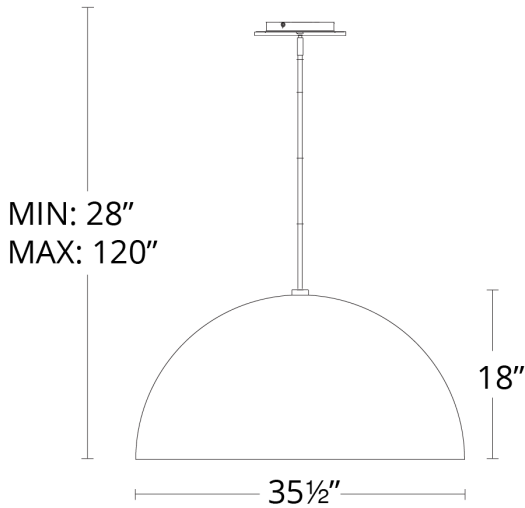

PD-55735

REPLACEMENT PARTS

- RPL-GLA-55735-GL - Glass
- RPL-GLA-55735-SL - Glass
- RPL-ROD-IN06-1-BZ - 6" Rod - GL finish
- RPL-ROD-IN06-1-W10 - 6" Rod - SL finish
- RPL-ROD-IN12-1-BZ - 12" Rod - GL finish
- RPL-ROD-IN12-1-W10 - 12" Rod - SL finish

Model & Size	Color Temp & CRI	Finish	Watt	Voltage	LED Lumens	Delivered Lumens
PD-55735 35"	3000K 90	GL Gold Leaf/Dark Bronze	39.9W	120 VAC	2864	1174
	3000K 90	SL Silver Leaf/White	39.9W	120 VAC	2864	1174

Example: **PD-55735-SL**

•For 277V special order, add an "F" before the finish: PD-55735F-SL

For custom requests please contact customs@modernforms.com