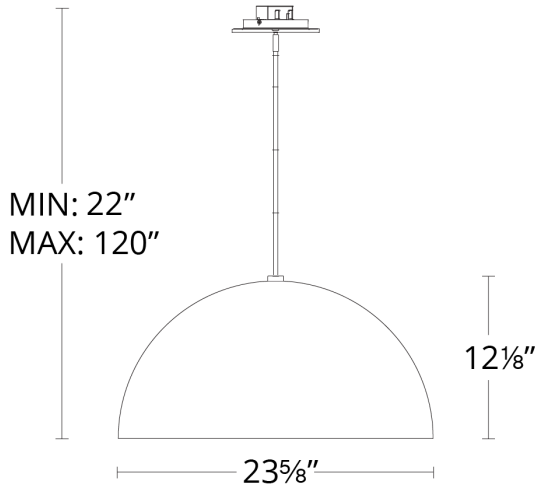

PD-55726

Model & Size	Color Temp & CRI	Finish	Watt	Voltage	LED Lumens	Delivered Lumens
PD-55726 24"	3000K 90	GL Gold Leaf/Dark Bronze	25.1W	120-277V	2400	888
	3000K 90	SL Silver Leaf/White	25.1W	120-277V	2400	888

Example: **PD-55726-SL**

For custom requests please contact customs@modernforms.com