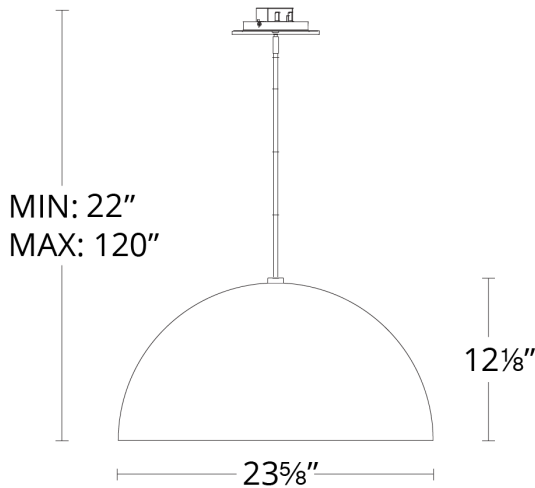

PD-55726

Model & Size	Color Temp & CRI	Finish	Watt	Voltage	LED Lumens	Delivered Lumens
PD-55726 24"	3000K 90	GL Gold Leaf/Dark Bronze	25.1W	120-277V	2400	888
	3000K 90	SL Silver Leaf/White	25.1W	120-277V	2400	888

Example: **PD-55726-SL**

For custom requests please contact customs@modernforms.com