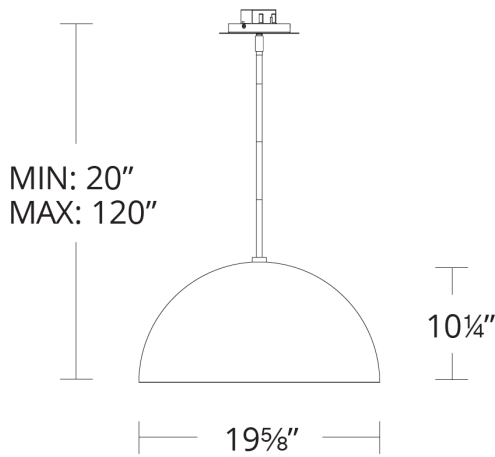

# Yolo

PD-55718

**PRODUCT DESCRIPTION**

Clean, contemporary, the YOLO pendant is imbued with a large spun-metal dome. Luxuriously hand applied leaf finish. Beautiful warm ambient lighting.

**FEATURES**

- Driver installed within the Junction Box, driver dimension: 2.8" x 1.3" x 1.2"
- Twist-lock glass diffuser
- Three 12" and one 6" down rods included (additional sold separately)
- Universal voltage driver (120V-220V-277V) installs within junction box (18" and 26" sizes only)
- No transformer or driver needed (35" only)
- 277v option available (35" only)
- Hang Straight swivel

**SPECIFICATIONS**

Rated Life	50000 Hours
Standards	ETL, cETL,Damp Location Listed
Input	120-277V,50/60Hz
Driver Dimension	2.8" x 1.3" x 1.2"
Dimming	ELV
Color Temp	3000K
CRI	90
Construction	Aluminum and Twist lock glass diffuser

Model & Size	Color Temp & CRI	Finish	Watt	Voltage	LED Lumens	Delivered Lumens
PD-55718 20"	3000K 90 3000K 90	GL Gold Leaf/Dark Bronze SL Silver Leaf/White	20.7W 20.7W	120-277V 120-277V	2000 2000	631 631