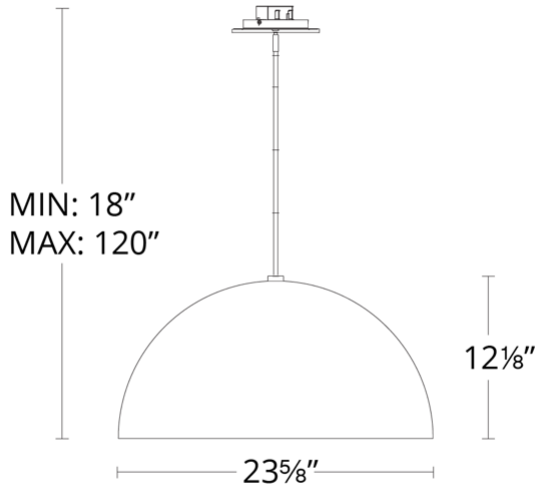

PD-55726

Model & Size	Color Temp & CRI	Finish	Watt	Voltage	LED Lumens	Delivered Lumens
PD-55726 24"	3000K 90	GL Gold Leaf/Dark Bronze	25.1W	120-277V	2400	888
	3000K 90	SL Silver Leaf/White	25.1W	120-277V	2400	888

Example: **PD-55726-SL**

For custom requests please contact customs@modernforms.com