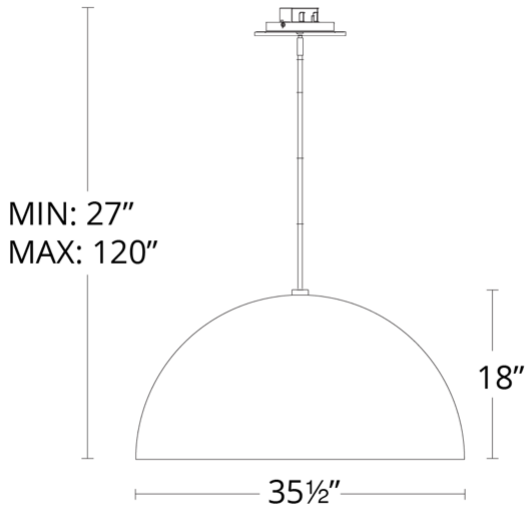

PD-55735

REPLACEMENT PARTS

- RPL-GLA-55735-GL - Glass
- RPL-GLA-55735-SL - Glass
- RPL-ROD-IN06-1-BZ - 6" Rod - GL finish
- RPL-ROD-IN06-1-W10 - 6" Rod - SL finish
- RPL-ROD-IN12-1-BZ - 12" Rod - GL finish
- RPL-ROD-IN12-1-W10 - 12" Rod - SL finish

Model & Size	Color Temp & CRI	Finish	Watt	Voltage	LED Lumens	Delivered Lumens
PD-55735 35"	3000K 90	GL Gold Leaf/Dark Bronze	39.9W	120 VAC	2864	1174
	3000K 90	SL Silver Leaf/White	39.9W	120 VAC	2864	1174

Example: **PD-55735-SL**

•For 277V special order, add an "F" before the finish: PD-55735F-SL

For custom requests please contact customs@modernforms.com