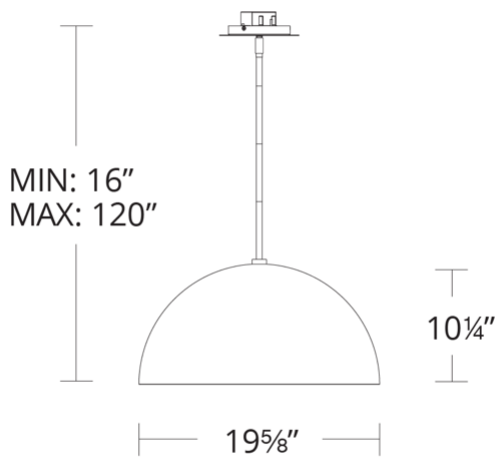

Clean, contemporary, the YOLO pendant is imbued with a large spun-metal dome. Luxuriously hand applied leaf finish. Beautiful warm ambient lighting.

FEATURES

- Driver installed within the Junction Box, driver dimension: 2.8" x 1.3" x 1.2"
- Twist-lock glass diffuser
- Three 12" and one 6" down rods included (additional sold separately)
- Universal voltage driver (120V-220V-277V) installs within junction box (18" and 26" sizes only)
- No transformer or driver needed (35" only)
- 277v option available (35" only)
- Hang Straight swivel

SPECIFICATIONS

Rated Life	50000 Hours
Standards	ETL, cETL,Damp Location Listed
Input	120-277V,50/60Hz
Driver Dimension	2.8" x 1.3" x 1.2"
Dimming	ELV
Color Temp	3000K
CRI	90
Construction	Aluminum and Twist lock glass diffuser

Model & Size	Color Temp & CRI	Finish	Watt	Voltage	LED Lumens	Delivered Lumens
PD-55718 20"	3000K 90 3000K 90	GL Gold Leaf/Dark Bronze SL Silver Leaf/White	20.7W 20.7W	120-277V 120-277V	2000 2000	631 631