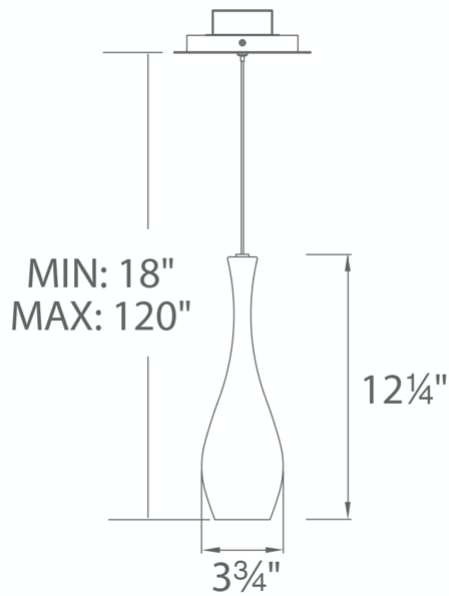

FEATURES

- Driver installed within the Junction Box, driver dimension: 2.8" x 1.3" x 1.2"
- Steel hardware
- Can be mounted on a sloped ceiling
- Thin powered aircraft cables provide an ultra clean look for adjustable suspension height

SPECIFICATIONS

Rated Life	70000 Hours
Standards	ETL, cETL,Damp Location Listed
Input	120-277V,50/60Hz
Driver Dimension	2.8" x 1.3" x 1.2"
Dimming	ELV
Color Temp	3000K
CRI	90
Construction	Steel body with glass diffuser

REPLACEMENT PARTS

RPL-GLA-66612 - Glass

PD-66612

Model & Size	Color Temp	Finish	LED Watts	LED Lumens	Delivered Lumens
PD-66612 12"	3000K	PN Polished Nickel	11W	665	490

Example: **PD-66612-PN**

For custom requests please contact customs@modernforms.com