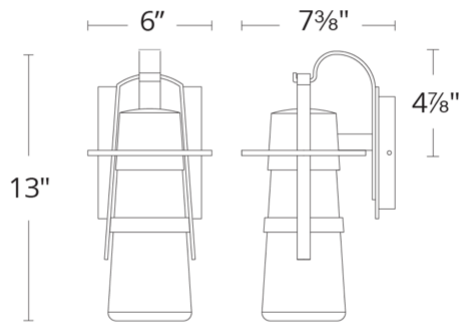

WS-W28514

Model & Size	Color Temp	Finish	LED Watts	LED Lumens	Delivered Lumens
WS-W28514 13"	3000K 3000K	BK Black ORB Oil Rubbed Bronze	10.6W 10.6W	440 440	431 431

Example: **WS-W28514-ORB**

For custom requests please contact [customs@modernforms.com](mailto:customs@modernforms.com)