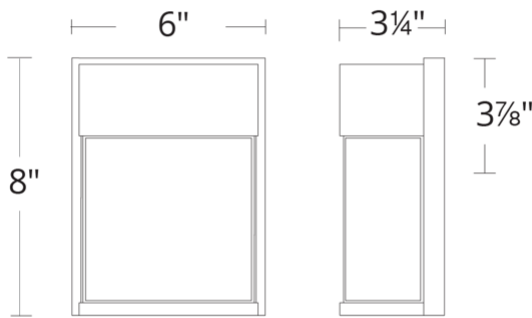

**REPLACEMENT PARTS**

RPL-GLA-2408 - Glass

WS-W2408

Model & Size	Color Temp	Finish	LED Watts	LED Lumens	Delivered Lumens
WS-W2408 8"	3000K	BZ Bronze	7.9W	327	146

Example: **WS-W2408-BZ**

For custom requests please contact [customs@modernforms.com](mailto:customs@modernforms.com)