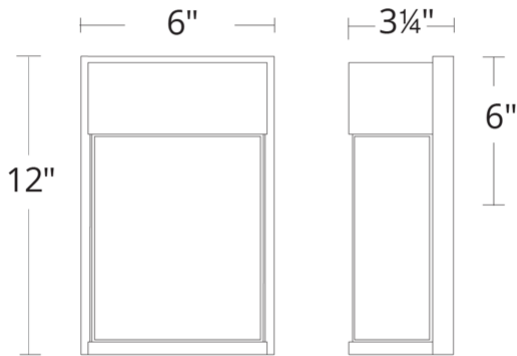

**REPLACEMENT PARTS**

RPL-GLA-2412 - Glass

WS-W2412

Model & Size	Color Temp	Finish	LED Watts	LED Lumens	Delivered Lumens
WS-W2412 12"	3000K	BZ Bronze	7.9W	327	146

Example: **WS-W2412-BZ**

For custom requests please contact [customs@modernforms.com](mailto:customs@modernforms.com)