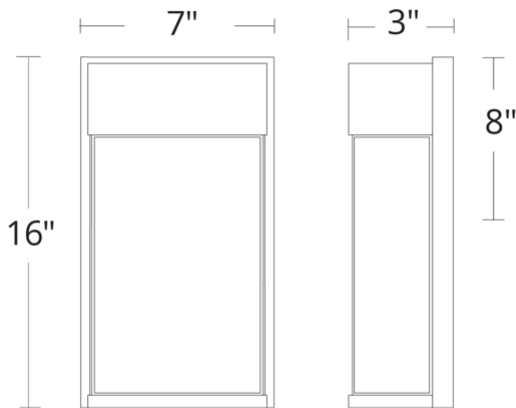

**REPLACEMENT PARTS**

RPL-GLA-2416 - Glass

WS-W2416

Model & Size	Color Temp	Finish	LED Watts	LED Lumens	Delivered Lumens
WS-W2416 16"	3000K	BZ Bronze	7.9W	327	146

Example: **WS-W2416-BZ**

For custom requests please contact [customs@modernforms.com](mailto:customs@modernforms.com)