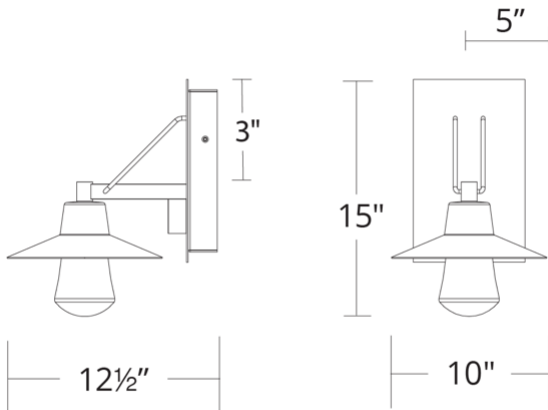

REPLACEMENT PARTS

RPL-GLA-1915 - Glass

WS-W1915

Model & Size	Color Temp	Finish	LED Watts	LED Lumens	Delivered Lumens
WS-W1915 15"	3000K	BK Black	14W	1650	1239

Example: **WS-W1915-BK**

For custom requests please contact customs@modernforms.com