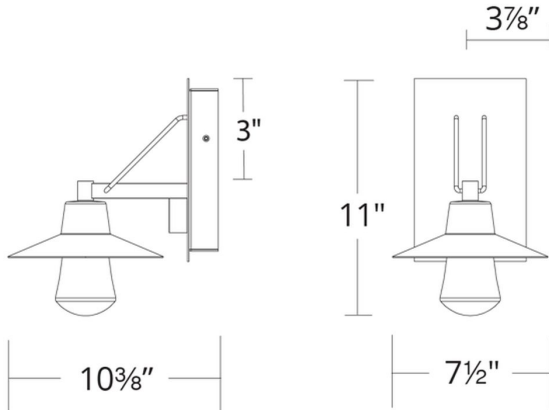

REPLACEMENT PARTS

RPL-GLA-1911 - Glass

WS-W1911

Model & Size	Color Temp	Finish	LED Watts	LED Lumens	Delivered Lumens
WS-W1911 11"	3000K	BK Black	14W	1780	1336

Example: **WS-W1911-BK**

For custom requests please contact customs@modernforms.com