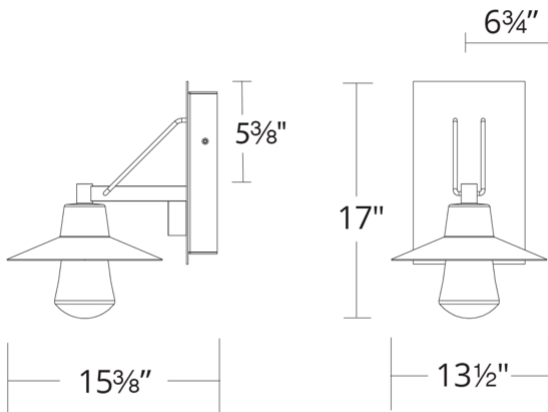

REPLACEMENT PARTS

RPL-GLA-1917 - Glass

WS-W1917

Model & Size	Color Temp	Finish	LED Watts	LED Lumens	Delivered Lumens
WS-W1917 17"	3000K	BK Black	15W	1845	1383

Example: **WS-W1917-BK**

For custom requests please contact customs@modernforms.com