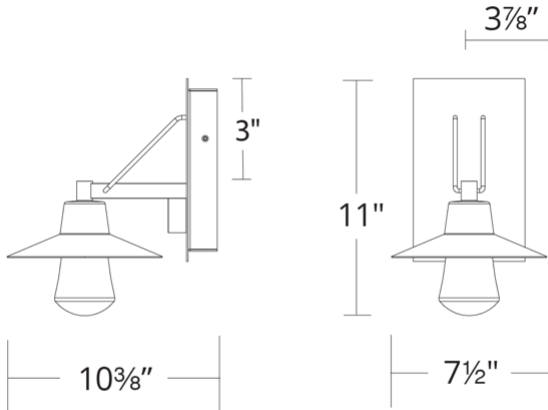

REPLACEMENT PARTS

RPL-GLA-1911 - Glass

WS-W1911

Model & Size	Color Temp	Finish	LED Watts	LED Lumens	Delivered Lumens
WS-W1911 11"	3000K	BK Black	14W	1780	1336

Example: **WS-W1911-BK**

For custom requests please contact customs@modernforms.com