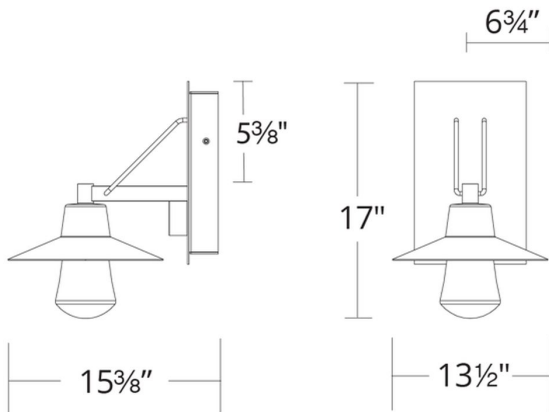

REPLACEMENT PARTS

RPL-GLA-1917 - Glass

WS-W1917

Model & Size	Color Temp	Finish	LED Watts	LED Lumens	Delivered Lumens
WS-W1917 17"	3000K	BK Black	15W	1845	1383

Example: **WS-W1917-BK**

For custom requests please contact customs@modernforms.com