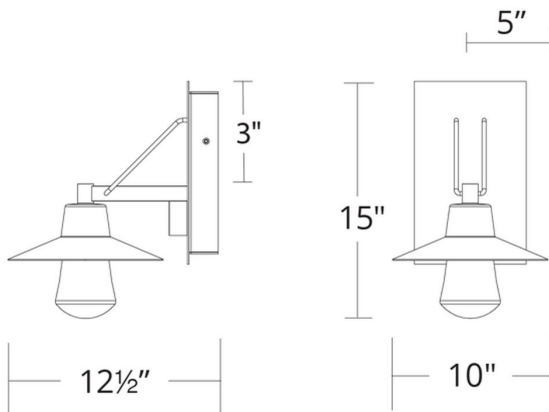

REPLACEMENT PARTS

RPL-GLA-1915 - Glass

WS-W1915

Model & Size	Color Temp	Finish	LED Watts	LED Lumens	Delivered Lumens
WS-W1915 15"	3000K	BK Black	14W	1650	1239

Example: **WS-W1915-BK**

For custom requests please contact customs@modernforms.com