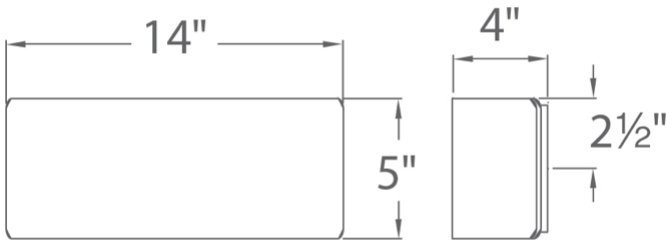

SPECIFICATIONS

Rated Life	50000 Hours
Standards	ETL, cETL, Damp Location Listed
Input	120-277V, 50/60Hz
Driver Dimension	3.0" x 1.9" x 1.1"
Dimming	ELV
Color Temp	3000K
CRI	90
Construction	Dark walnut wood construction