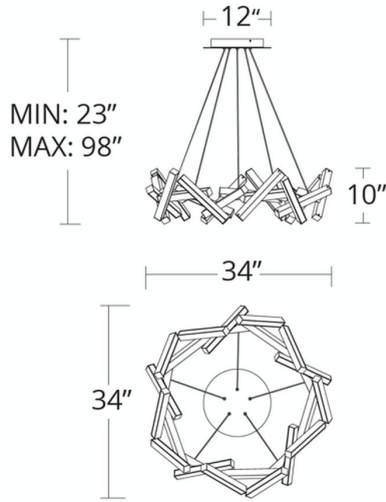

PD-64834

Model & Size	Color Temp	Finish	LED Watts	LED Lumens	Delivered Lumens
PD-64834 34"	3000K	AB Aged Brass	40.4W	2717	2407
	3000K	AL Brushed Aluminum	40.4W	2717	2407
	3000K	BK Black	40.4W	2717	2407

Example: **PD-64834-BK**

For custom requests please contact customs@modernforms.com