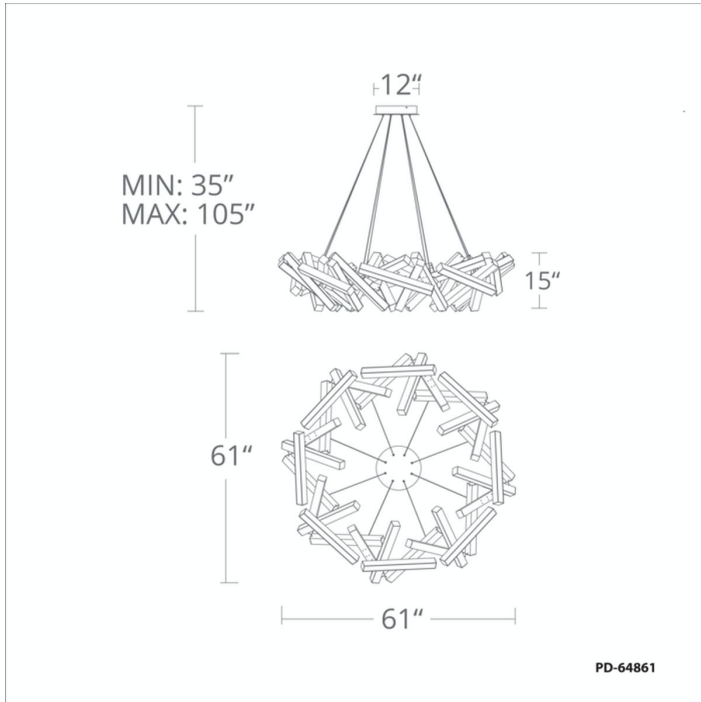

SPECIFICATIONS

Rated Life	50,000 Hours
Standards	ETL, cETL, Damp Location Listed, Title 24 JA8: 2019 Compliant
Input	120-277 VAC, 50/60Hz
Dimming	ELV, 0-10V, TRIAC
Color Temp	3000K
CRI	90
Construction	Aluminum body with acrylic diffuser