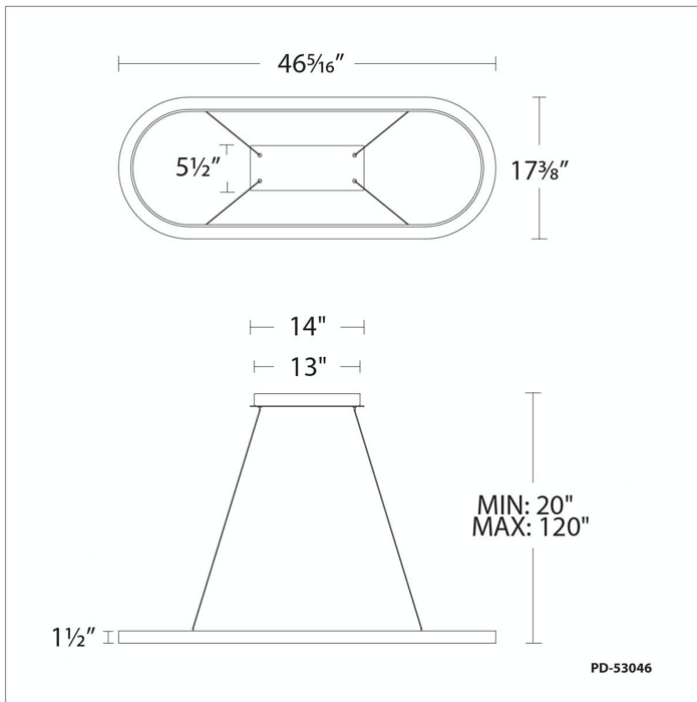

Project: _____

Location: _____

Fixture Type: _____

Catalog Number: _____

AVAILABLE FINISHES:

Racetrack

PD-53046

PRODUCT DESCRIPTION

A continuum of seamless LEDs in a shape reminiscent of the Roman Circus Maximus, where chariots created breathtaking spectacles. Available in three CCT options.

FEATURES

- Driver concealed within the canopy
- Silicon diffusers for even illumination
- Thin powered aircraft cables provide an ultra clean look for adjustable suspension height
- Built in color temperature adjustability. Switch from 2700K/3000K/3500K
- Can be mounted on a sloped ceiling

PD-53046

Model & Size	Color Temp	Finish	LED Watts	LED Lumens	Delivered Lumens
PD-53046 46"	2700K	AL Brushed Aluminum	38.1W	2987	1903
	2700K	BK Black	38.1W	2987	1903
	3000K	AL Brushed Aluminum	38.1W	3142	2067
	3000K	BK Black	38.1W	3142	2067
	3500K	AL Brushed Aluminum	38.1W	3266	2135
	3500K	BK Black	38.1W	3266	2135