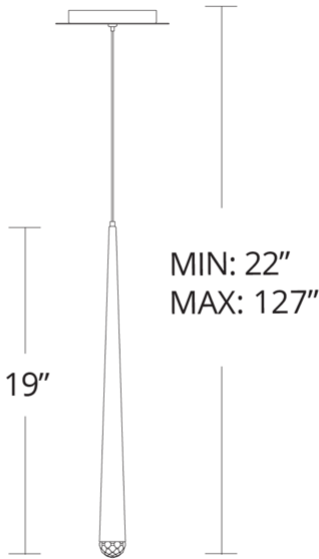

FEATURES

- Driver installed within the Junction Box, driver dimension: 2.8" x 1.3" x 1.2"
- Hand-cut faceted K9 crystal
- Thin powered aircraft cables provide an ultra clean look for adjustable suspension height
- Can be mounted on a sloped ceiling

SPECIFICATIONS

Rated Life	50000 Hours
Standards	ETL, cETL, Damp Location Listed
Input	120-277V, 50/60Hz
Driver Dimension	2.8" x 1.3" x 1.2"
Dimming	ELV
Color Temp	3500K
CRI	90
Construction	Steel body with crystal diffuser

PD-41719

REPLACEMENT PARTS

RPL-GLA-41719 - Glass

Model & Size	Color Temp	Finish	LED Watts	LED Lumens	Delivered Lumens
PD-41719 19"	3500K	AB Aged Brass	7.3W	595	511
	3500K	BK Black	7.3W	595	511
	3500K	PN Polished Nickel	7.3W	595	511

REPLACEMENT PARTS

RPL-GLA-41719 - Glass

PD-41728

Model & Size	Color Temp	Finish	LED Watts	LED Lumens	Delivered Lumens
PD-41728 28"	3500K	AB Aged Brass	7.3W	595	511
	3500K	BK Black	7.3W	595	511
	3500K	PN Polished Nickel	7.3W	595	511