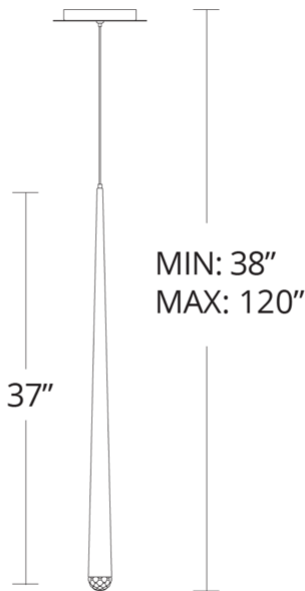

SPECIFICATIONS

Rated Life	50000 Hours
Standards	ETL, cETL, Damp Location Listed
Input	120-277V, 50/60Hz
Driver Dimension	2.8" x 1.3" x 1.2"
Dimming	ELV
Color Temp	3500K
CRI	90
Construction	Steel body with crystal diffuser

REPLACEMENT PARTS

RPL-GLA-41719 - Glass

PD-41728

Model & Size	Color Temp	Finish	LED Watts	LED Lumens	Delivered Lumens
PD-41728 28"	3500K	AB Aged Brass	7.3W	595	511
	3500K	BK Black	7.3W	595	511
	3500K	PN Polished Nickel	7.3W	595	511

FEATURES

- Driver installed within the Junction Box, driver dimension: 2.8" x 1.3" x 1.2"
- Hand-cut faceted K9 crystal
- Thin powered aircraft cables provide an ultra clean look for adjustable suspension height
- Can be mounted on a sloped ceiling

REPLACEMENT PARTS

RPL-GLA-41719 - Glass

PD-41737

Model & Size	Color Temp	Finish	LED Watts	LED Lumens	Delivered Lumens
PD-41737 37"	3500K	AB Aged Brass	7.3W	595	511
	3500K	BK Black	7.3W	595	511
	3500K	PN Polished Nickel	7.3W	595	511