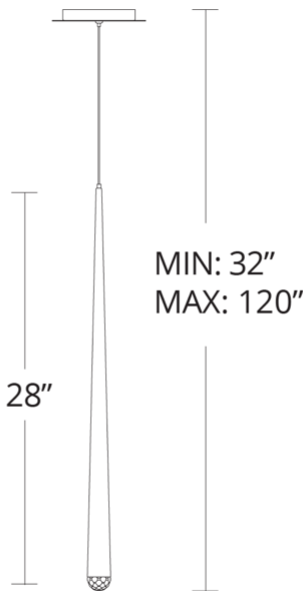

SPECIFICATIONS

Rated Life	50000 Hours
Standards	ETL, cETL, Damp Location Listed
Input	120-277V, 50/60Hz
Driver Dimension	2.8" x 1.3" x 1.2"
Dimming	ELV
Color Temp	3500K
CRI	90
Construction	Steel body with crystal diffuser

PD-41719

REPLACEMENT PARTS

RPL-GLA-41719 - Glass

Model & Size	Color Temp	Finish	LED Watts	LED Lumens	Delivered Lumens
PD-41719 19"	3500K	AB Aged Brass	7.3W	595	511
	3500K	BK Black	7.3W	595	511
	3500K	PN Polished Nickel	7.3W	595	511

FEATURES

- Driver installed within the Junction Box, driver dimension: 2.8" x 1.3" x 1.2"
- Hand-cut faceted K9 crystal
- Thin powered aircraft cables provide an ultra clean look for adjustable suspension height
- Can be mounted on a sloped ceiling

REPLACEMENT PARTS

RPL-GLA-41719 - Glass

PD-41728

Model & Size	Color Temp	Finish	LED Watts	LED Lumens	Delivered Lumens
PD-41728 28"	3500K	AB Aged Brass	7.3W	595	511
	3500K	BK Black	7.3W	595	511
	3500K	PN Polished Nickel	7.3W	595	511