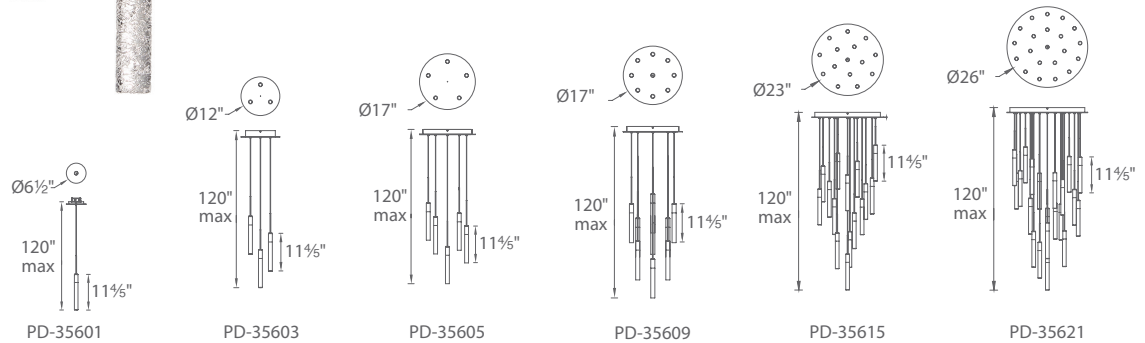

MAGIC – model: PD-356

LED Interior Pendant & Chandelier

Fixture Type:

Catalog Number:

Project:

Location:

PRODUCT DESCRIPTION

Gloriously sparkly stalks of Piastra crystal alluringly remarkable both as a slender, individual pendant or as a 21-light chandelier with customizable proportions.

FEATURES

- Cylindrical crystalized art glass shade
- ETL & cETL damp location listed
- Driver located in canopy
- Universal driver (120V-220V-277V)
- Cylindrical crystalized art glass shade
- Full range dimming when used with compatible dimmers
- 75,000 hour potential life
- Color Temp: 3000K
- CRI: 90

SPECIFICATIONS

- Construction:** Cylindrical crystalized art glass shade.
- Light Source:** High output LED.
- Finish:** Polished Nickel (PN).
- Standards:** ETL & cETL damp location listed.

ORDER NUMBER

Model	# of lights	Wattage	Voltage	LED Lumens	Delivered Lumens	Finish
PD-35601	1 light	5.5W		225	207	PN Polished Nickel 
PD-35603	3 lights	16.5W		673	620	
PD-35605	5 lights	26.5W	120V-220V-277V	1122	1033	
PD-35609	9 lights	47.5W		2020	1858	
PD-35615	15 lights	79.5W		3366	3097	
PD-35621	21 lights	110W		4713	4336	